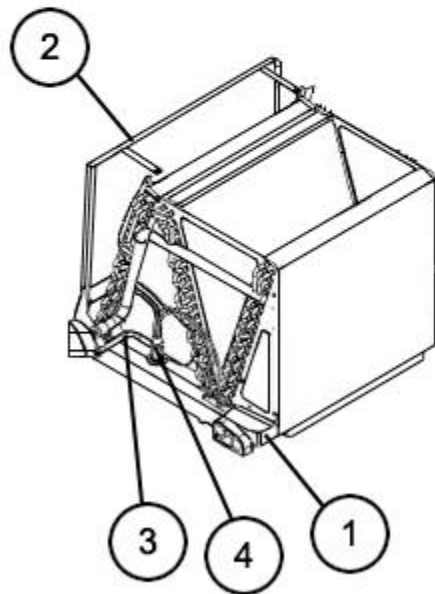

# RCFL-HU3617CU

Parts List  
17-February-2014

*This parts list is current as of the above revision date.  
See <http://www.rheempartslists.net/92-42800-RCFL-HU3617CU.pdf> for the current revision.*

No.	Notes	Part Description	Part No.
		Drain Plug	68-100070-01
1		Drain Pan - Vertical	68-101130-02
2		Drain Pan - Horizontal	N/A
4		Elbow	AE-101977-04
3		TXV	61-102993-01
		Distributor Assembly	83-100051-04