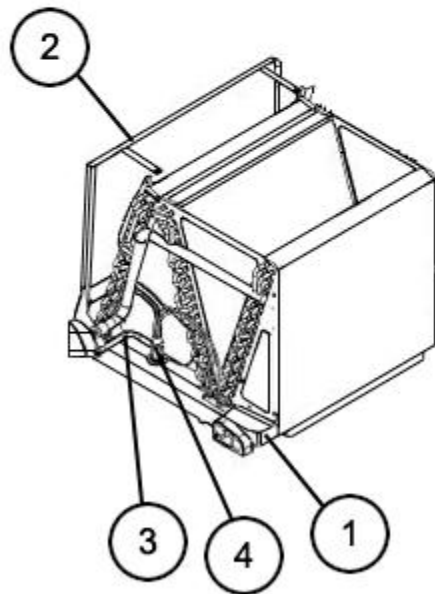

Active Coils

RCFL-HU2617TU

Parts List
17-February-2014

*This parts list is current as of the above revision date.
See <http://www.rheempartslists.net/92-42800-RCFL-HU2617TU.pdf> for the current revision.*

No.	Notes	Part Description	Part No.
		Drain Plug	68-100070-01
1		Drain Pan - Vertical	68-101130-02
2		Drain Pan - Horizontal	N/A
4		Elbow	AE-101977-04
3		TXV	61-103652-04
		Distributor Assembly	83-100051-04