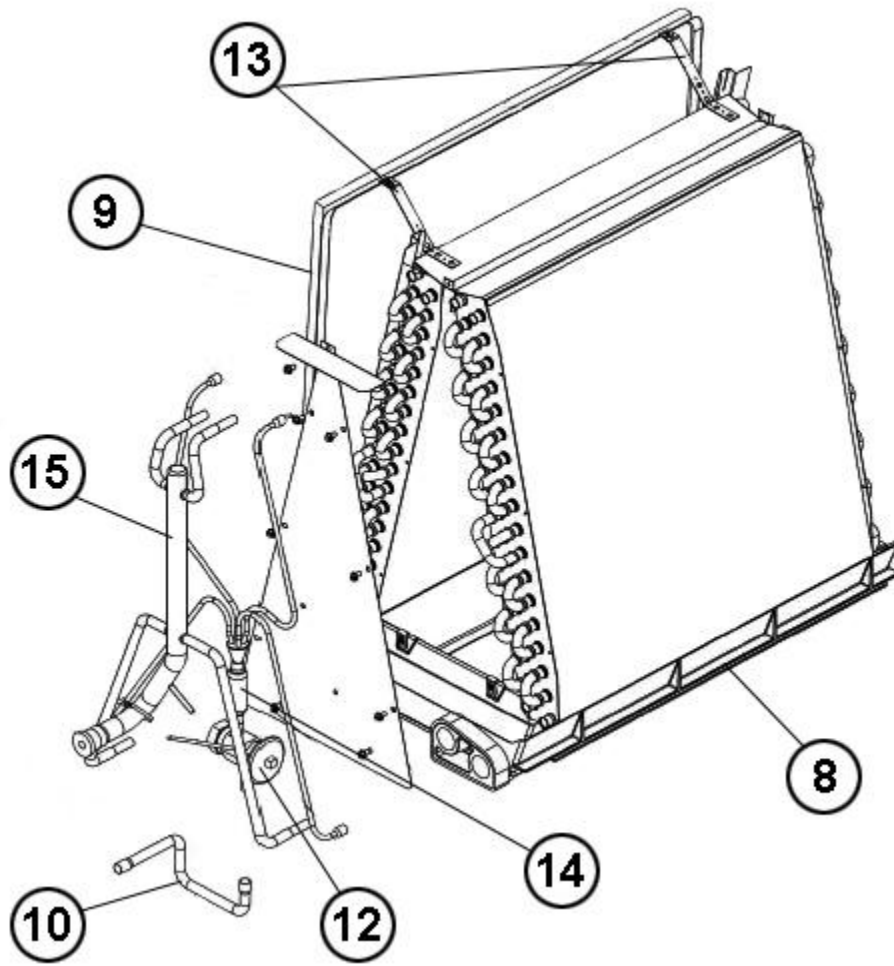

Active Coils

RCFL-HU2514TU

Parts List
17-February-2014

*This parts list is current as of the above revision date.
See <http://www.rheempartslists.net/92-42800-RCFL-HU2514TU.pdf> for the current revision.*

No.	Notes	Part Description	Part No.
		Drain Plug	68-100070-01
8		Drain Pan - Vertical	68-101130-05
9		Drain Pan - Horizontal (Dark Gray)	N/A
10		Tube - 3/8 Liquid	AE-101977-08
12		TXV	61-103652-27
13		Strap (2)	N/A
14		Distributor/Strainer Assembly	83-100051-01
15		Header Assembly	82-101183-21