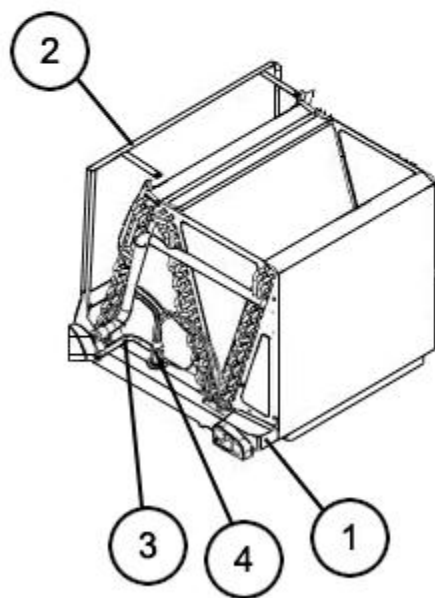

Active Coils

RCFL-HU2414TU

Parts List
17-February-2014

*This parts list is current as of the above revision date.
See <http://www.rheempartslists.net/92-42800-RCFL-HU2414TU.pdf> for the current revision.*

No.	Notes	Part Description	Part No.
		Drain Plug	68-100070-01
1		Drain Pan - Vertical	68-101130-05
2		Drain Pan - Horizontal	N/A
4		Elbow	AE-101977-04
3		TXV	61-102993-05

Coil Assembly