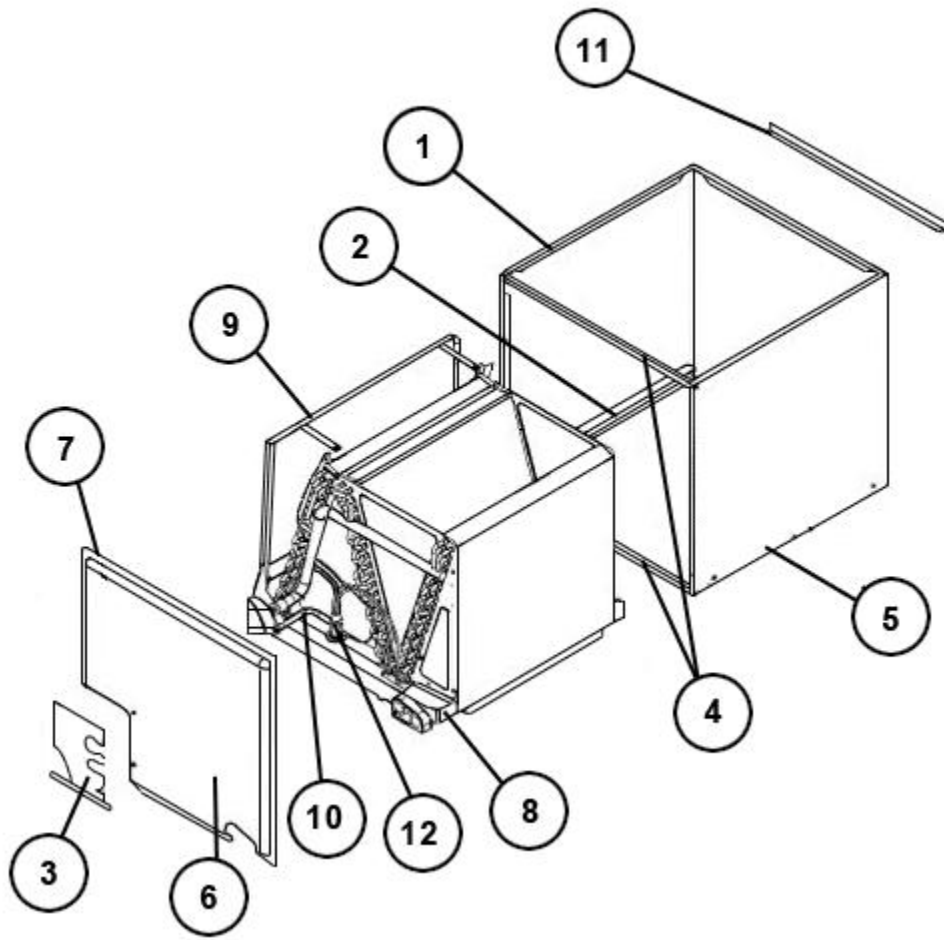

Active Coils

RCFL-HM6024CC

Parts List
17-February-2014

*This parts list is current as of the above revision date.
See <http://www.rheempartslists.net/92-42800-RCFL-HM6024CC.pdf> for the current revision.*

No.	Notes	Part Description	Part No.
1		Cabinet - Platinum	AE-101126-06
1		Cabinet - Dark Gray	AE-101126-36
2		Short Coil Rail	AE-101127-01
3		Access Panel - Platinum	AE-101132-01
3		Access Panel - Private Label Gray (Light Gray)	AE-101132-21
3		Access Panel - Granite/Steel Gray (Dark Gray)	AE-101132-31
3		Access Panel - Sure Bronze	AE-101132-61
4		Cabinet Brace (2)	AE-101134-04
5		Long Coil Rail	AE-101550-01
6		Coil Door - Platinum	AE-101707-06
6		Coil Door - Private Label Gray (Light Gray)	AE-101707-26
6		Access Panel - Granite/Steel Gray (Dark Gray)	AE-101707-36
6		Coil Door - Sure Bronze	AE-101707-66
7		Poron Gasket	68-42246-03
		Drain Plug	68-100070-01
8		Drain Pan - Vertical	68-101130-04
9		Drain Pan - Horizontal (Green)	AE-101128-03
		Rear Shield (Green)	AE-101136-06
		Rear/Front Shield (Green)	AE-101136-02
9		Drain Pan - Horizontal (Dark Gray)	AE-101128-33
		Rear Shield (Dark Gray)	AE-101136-36
		Rear/Front Shield (Dark Gray)	AE-101136-32
		Strap (2)	AE-100530-07
10		Elbow	AE-101977-04
11		23-3/8 in. Duct Flange (4)	AE-101048-08
12		TXV	61-102993-03
		Coil Brace	AE-101737-01
		Distributor Assembly	83-100051-05

Cased Coil Assembly