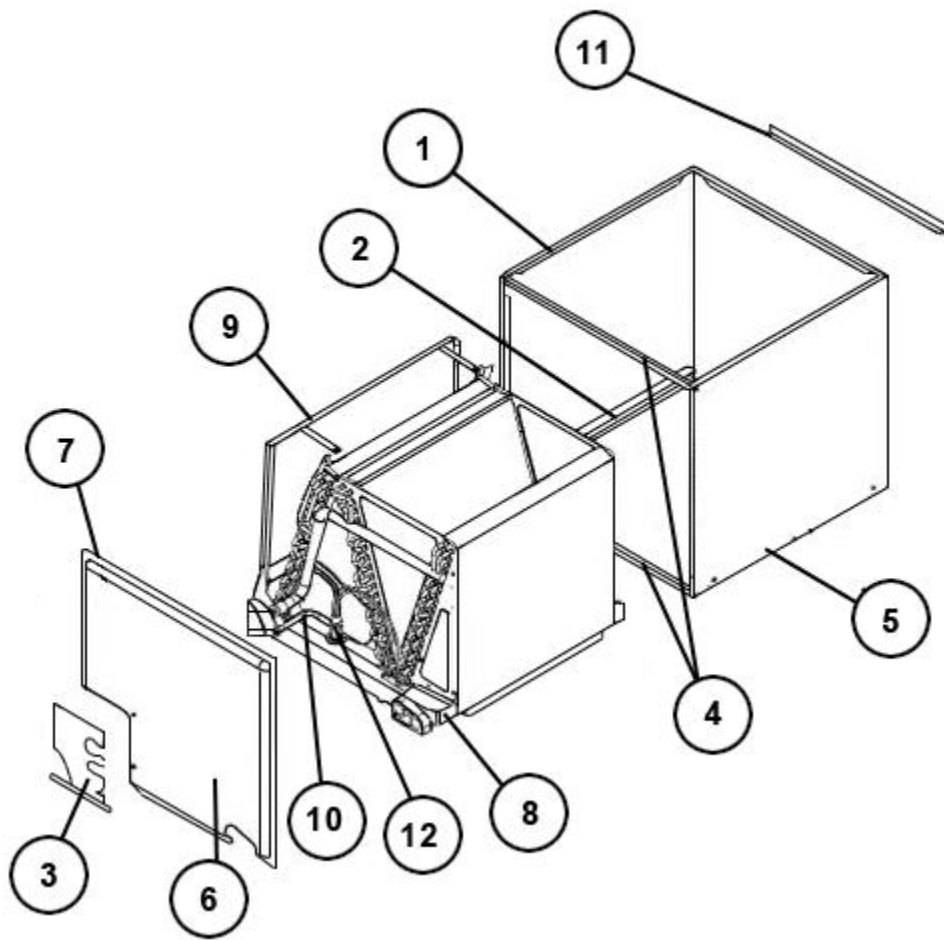

# RCFL-HM6024AC

Parts List  
17-February-2014

*This parts list is current as of the above revision date.  
See <http://www.rheempartslists.net/92-42800-RCFL-HM6024AC.pdf> for the current revision.*

No.	Notes	Part Description	Part No.
1		Cabinet	AE-101126-06
2		Short Coil Rail	AE-101127-01
3		Access Panel - Platinum	AE-101132-01
3		Access Panel - Light Gray	AE-101132-21
4		Cabinet Brace (2)	AE-101134-04
5		Long Coil Rail	AE-101550-01
6		Coil Door - Platinum	AE-101707-06
6		Coil Door - Light Gray	AE-101707-26
7		Poron Gasket	68-42246-03
		Drain Plug	68-100070-01
8		Drain Pan - Vertical	68-101130-04
9		Drain Pan - Horizontal	AE-101128-03
		Rear Shield	AE-101136-06
		Rear/Front Shield - After M2006	AE-101136-02
		Front Shield - Before M2006	AE-101135-01
		Strap (2)	AE-100530-07
10		Elbow (90 deg)	82-101977-01
11		23-3/8 in. Duct Flange (4) - After M2207	AE-101048-08
11		19-1/4 in. Duct Flange (4) - Before M2207	AE-101048-02
12		TXV	611023
		Strainer - Before M1907	83-26020-04
		Strainer - After M1907	83-25316-02
		Coil Brace	AE-101737-01

Cased Coil Assembly