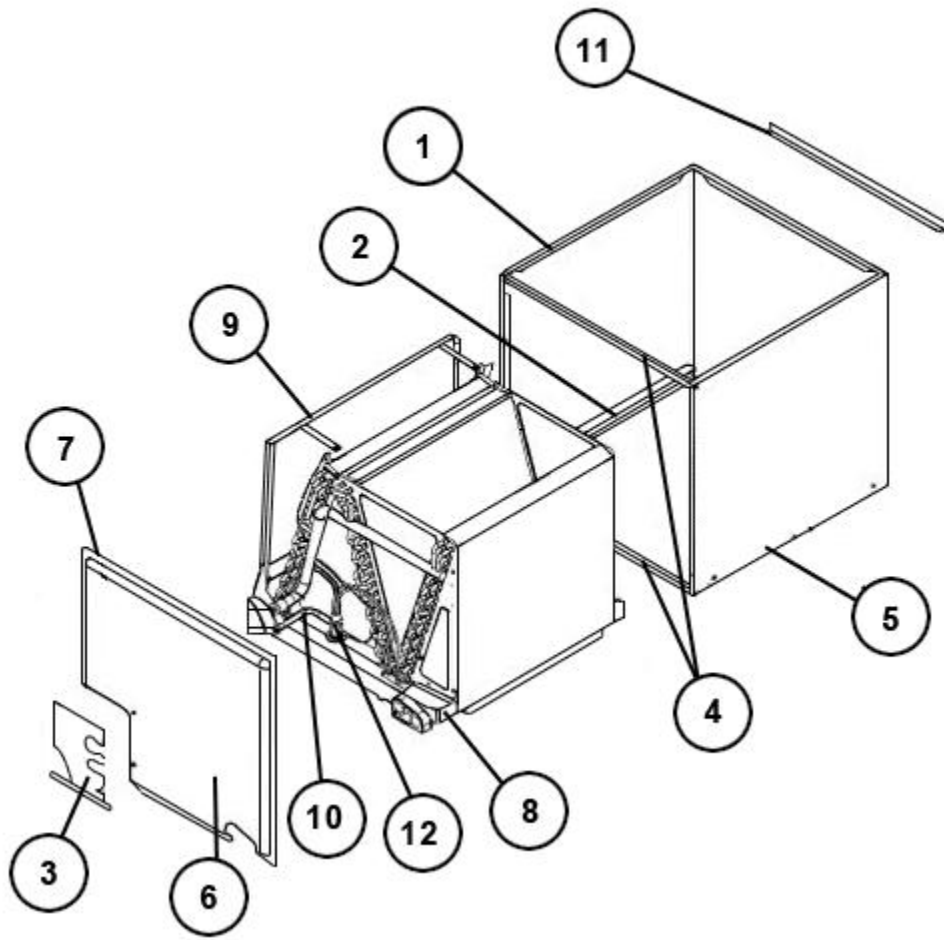

Active Coils

RCFL-HM4824CC

Parts List
17-February-2014

*This parts list is current as of the above revision date.
See <http://www.rheempartslists.net/92-42800-RCFL-HM4824CC.pdf> for the current revision.*

No.	Notes	Part Description	Part No.
1		Cabinet - Platinum	AE-101126-06
1		Cabinet - Dark Gray	AE-101126-36
2		Short Coil Rail	AE-101127-01
3		Access Panel - Platinum	AE-101132-01
3		Access Panel - Private Label Gray (Light Gray)	AE-101132-21
3		Access Panel - Granite/Steel Gray (Dark Gray)	AE-101132-31
3		Access Panel - Sure Bronze	AE-101132-61
4		Cabinet Brace (2)	AE-101134-04
5		Long Coil Rail	AE-101550-01
6		Coil Door - Platinum	AE-101707-06
6		Coil Door - Private Label Gray (Light Gray)	AE-101707-26
6		Access Panel - Granite/Steel Gray (Dark Gray)	AE-101707-36
6		Coil Door - Sure Bronze	AE-101707-66
7		Poron Gasket	68-42246-03
		Drain Plug	68-100070-01
8		Drain Pan - Vertical	68-101130-04
9		Drain Pan - Horizontal (Green)	AE-101128-02
		Rear Shield (Green)	AE-101136-04
		Rear/Front Shield (Green)	AE-101136-02
9		Drain Pan - Horizontal (Dark Gray)	AE-101128-32
		Rear Shield (Dark Gray)	AE-101136-34
		Rear/Front Shield (Dark Gray)	AE-101136-32
		Strap (2)	AE-100530-07
10		Elbow	AE-101977-04
11		23-3/8 in. Duct Flange (4)	AE-101048-08
12		TXV	61-102993-02
		Distributor Assembly	83-100051-05

Cased Coil Assembly