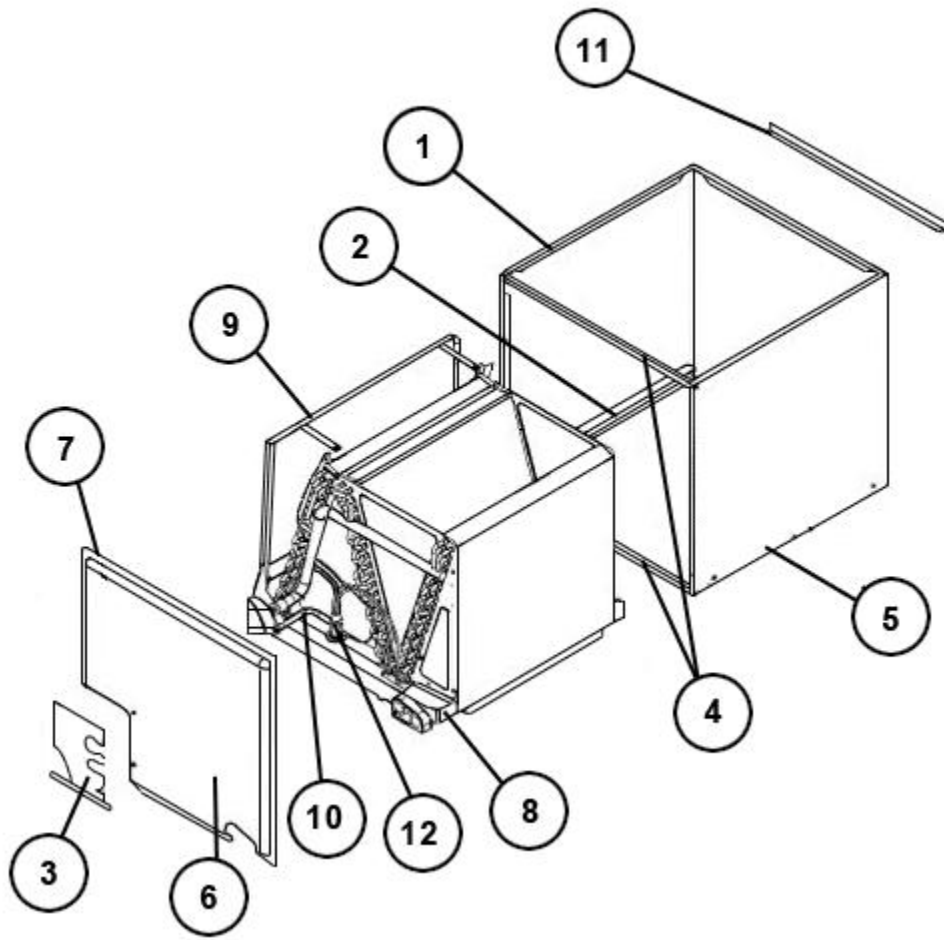

Active Coils

RCFL-HM4821CC

Parts List
17-February-2014

*This parts list is current as of the above revision date.
See <http://www.rheempartslists.net/92-42800-RCFL-HM4821CC.pdf> for the current revision.*

No.	Notes	Part Description	Part No.
1		Cabinet - Platinum	AE-101126-04
1		Cabinet - Dark Gray	AE-101126-34
2		Short Coil Rail	AE-101127-01
3		Access Panel - Platinum	AE-101132-01
3		Access Panel - Private Label Gray (Light Gray)	AE-101132-21
3		Access Panel - Granite/Steel Gray (Dark Gray)	AE-101132-31
3		Access Panel - Sure Bronze	AE-101132-61
4		Cabinet Brace (2)	AE-101134-03
5		Long Coil Rail	AE-101550-01
6		Coil Door - Platinum	AE-101707-04
6		Coil Door - Private Label Gray (Light Gray)	AE-101707-24
6		Access Panel - Granite/Steel Gray (Dark Gray)	AE-101707-34
6		Coil Door - Sure Bronze	AE-101707-64
7		Poron Gasket	68-42246-03
		Drain Plug	68-100070-01
8		Drain Pan - Vertical	68-101130-03
9		Drain Pan - Horizontal (Green)	AE-101128-02
		Rear Shield (Green)	AE-101136-04
		Rear/Front Shield (Green)	AE-101136-02
9		Drain Pan - Horizontal (Dark Gray)	AE-101128-32
		Rear Shield (Dark Gray)	AE-101136-34
		Rear/Front Shield (Dark Gray)	AE-101136-32
		Strap (2)	AE-100530-07
10		Elbow	AE-101977-04
11		23-3/8 in. Duct Flange (4)	AE-101048-08
12		TXV	61-102993-02
		Distributor Assembly	83-100051-05

Cased Coil Assembly