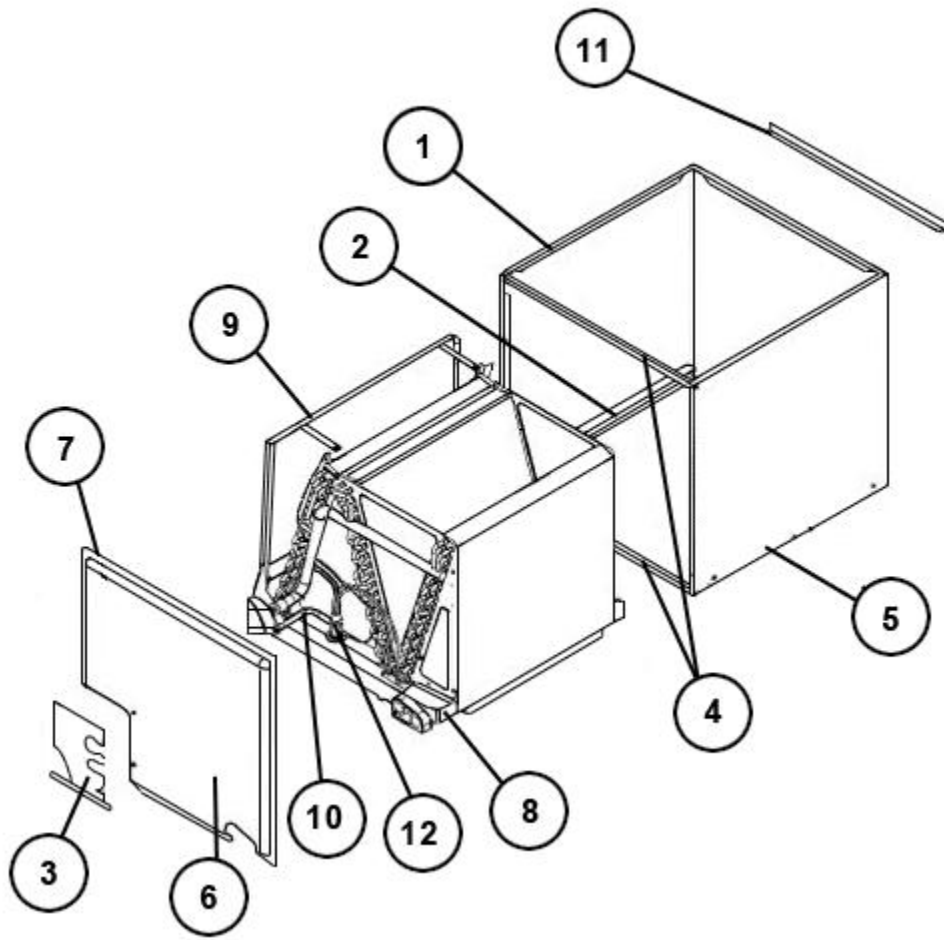

Active Coils

RCFL-HM4821AC

Parts List
17-February-2014

*This parts list is current as of the above revision date.
See <http://www.rheempartslists.net/92-42800-RCFL-HM4821AC.pdf> for the current revision.*

No.	Notes	Part Description	Part No.
1		Cabinet	AE-101126-04
2		Short Coil Rail	AE-101127-01
3		Access Panel - Platinum	AE-101132-01
3		Access Panel - Light Gray	AE-101132-21
4		Cabinet Brace (2)	AE-101134-03
5		Long Coil Rail	AE-101550-01
6		Coil Door - Platinum	AE-101707-04
6		Coil Door - Light Gray	AE-101707-24
7		Poron Gasket	68-42246-03
		Drain Plug	68-100070-01
8		Drain Pan - Vertical	68-101130-03
9		Drain Pan - Horizontal	AE-101128-02
		Rear Shield	AE-101136-04
		Rear/Front Shield - After M2006	AE-101136-02
		Front Shield - Before M2006	AE-101135-01
		Strap (2)	AE-100530-07
10		Elbow (90 deg)	82-101977-01
11		23-3/8 in. Duct Flange (4) - After M2207	AE-101048-08
11		19-1/4 in. Duct Flange (4) - Before M2207	AE-101048-02
12		TXV	611022
		Strainer - Before M1907	83-26020-04
		Strainer - After M1907	83-25316-02

Cased Coil Assembly