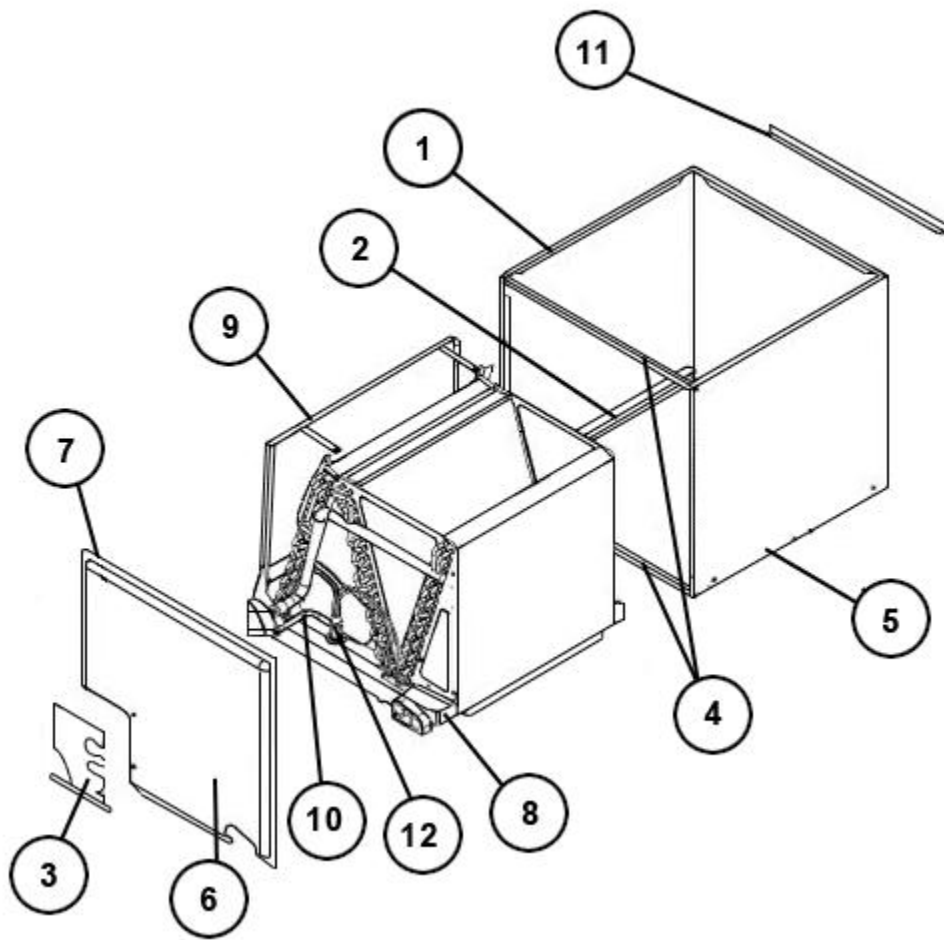

# RCFL-HM3824CC

Parts List  
17-February-2014

*This parts list is current as of the above revision date.  
See <http://www.rheempartslists.net/92-42800-RCFL-HM3824CC.pdf> for the current revision.*

No.	Notes	Part Description	Part No.
1		Cabinet - Platinum	AE-101126-06
1		Cabinet - Dark Gray	AE-101126-36
2		Short Coil Rail	AE-101127-01
3		Access Panel - Platinum	AE-101132-01
3		Access Panel - Private Label Gray (Light Gray)	AE-101132-21
3		Access Panel - Granite/Steel Gray (Dark Gray)	AE-101132-31
3		Access Panel - Sure Bronze	AE-101132-61
4		Cabinet Brace (2)	AE-101134-04
5		Long Coil Rail	AE-101550-01
6		Coil Door - Platinum	AE-101707-06
6		Coil Door - Private Label Gray (Light Gray)	AE-101707-26
6		Access Panel - Granite/Steel Gray (Dark Gray)	AE-101707-36
6		Coil Door - Sure Bronze	AE-101707-66
7		Poron Gasket	68-42246-03
		Drain Plug	68-100070-01
8		Drain Pan - Vertical	68-101130-04
9		Drain Pan - Horizontal (Green)	AE-101128-02
		Rear Shield (Green)	AE-101136-04
		Rear/Front Shield (Green)	AE-101136-02
9		Drain Pan - Horizontal (Dark Gray)	AE-101128-32
		Rear Shield (Dark Gray)	AE-101136-34
		Rear/Front Shield (Dark Gray)	AE-101136-32
		Strap (2)	AE-100530-07
10		Elbow	AE-101977-04
11		23-3/8 in. Duct Flange (4)	AE-101048-08
12		TXV	61-103652-01

Cased Coil Assembly