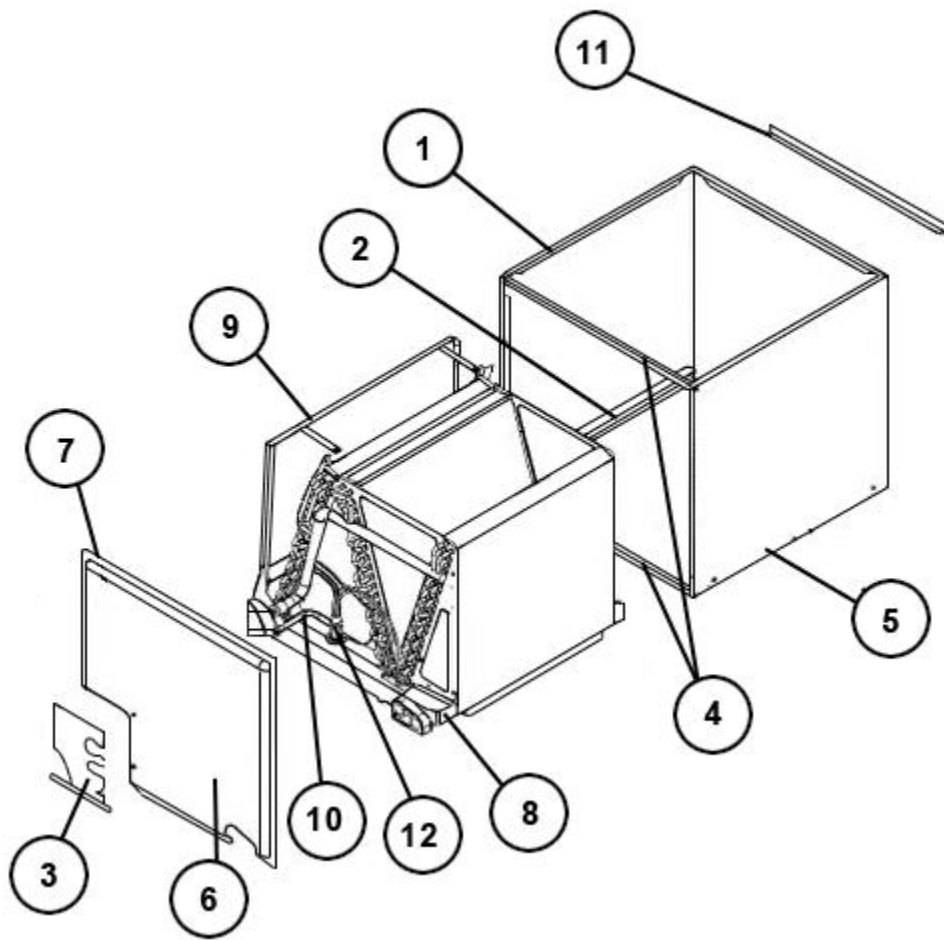

# RCFL-HM3821CC

Parts List  
17-February-2014

*This parts list is current as of the above revision date.  
See <http://www.rheempartslists.net/92-42800-RCFL-HM3821CC.pdf> for the current revision.*

No.	Notes	Part Description	Part No.
1		Cabinet - Platinum	AE-101126-04
1		Cabinet - Dark Gray	AE-101126-34
2		Short Coil Rail	AE-101127-01
3		Access Panel - Platinum	AE-101132-01
3		Access Panel - Granite/Steel Gray (Dark Gray)	AE-101132-31
3		Access Panel - Sure Bronze	AE-101132-61
4		Cabinet Brace (2)	AE-101134-03
5		Long Coil Rail	AE-101550-01
6		Coil Door - Platinum	AE-101707-04
6		Coil Door - Granite/Steel Gray (Dark Gray)	AE-101707-34
6		Coil Door - Sure Bronze	AE-101707-64
7		Poron Gasket	68-42246-03
		Drain Plug	68-100070-01
8		Drain Pan - Vertical	68-101130-03
9		Drain Pan - Horizontal (Green)	AE-101128-02
		Rear Shield (Green)	AE-101136-04
		Rear/Front Shield (Green)	AE-101136-02
9		Drain Pan - Horizontal (Dark Gray)	AE-101128-32
		Rear Shield (Dark Gray)	AE-101136-34
		Rear/Front Shield (Dark Gray)	AE-101136-32
		Strap (2)	AE-100530-07
10		Elbow	AE-101977-04
11		23-3/8 in. Duct Flange (4)	AE-101048-08
12		TXV	61-103652-01
		Distributor Assembly	83-100051-05

Cased Coil Assembly