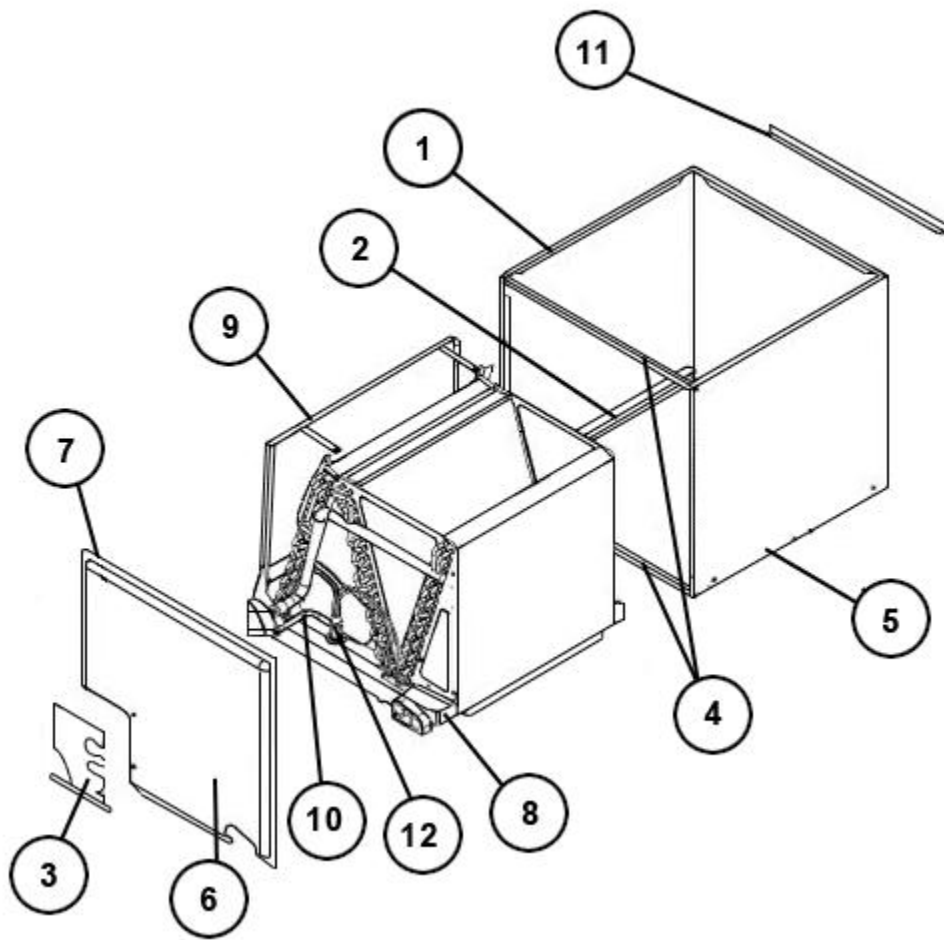

# RCFL-HM3621CC

Parts List  
17-February-2014

*This parts list is current as of the above revision date.  
See <http://www.rheempartslists.net/92-42800-RCFL-HM3621CC.pdf> for the current revision.*

No.	Notes	Part Description	Part No.
1		Cabinet - Platinum	AE-101126-03
1		Cabinet - Dark Gray	AE-101126-33
2		Short Coil Rail	AE-101127-01
3		Access Panel - Platinum	AE-101132-01
3		Access Panel - Private Label Gray (Light Gray)	AE-101132-21
3		Access Panel - Granite/Steel Gray (Dark Gray)	AE-101132-31
3		Access Panel - Sure Bronze	AE-101132-61
4		Cabinet Brace (2)	AE-101134-03
5		Long Coil Rail	AE-101550-01
6		Coil Door - Platinum	AE-101707-03
6		Coil Door - Private Label Gray (Light Gray)	AE-101707-23
6		Coil Door - Granite/Steel Gray (Dark Gray)	AE-101707-33
6		Coil Door - Sure Bronze	AE-101707-63
7		Poron Gasket	68-42246-03
		Drain Plug	68-100070-01
8		Drain Pan - Vertical	68-101130-03
9		Drain Pan - Horizontal (Green)	AE-101128-01
		Rear Shield (Green)	AE-101136-03
		Rear/Front Shield (Green)	AE-101136-02
9		Drain Pan - Horizontal (Dark Gray)	AE-101128-31
		Rear Shield (Dark Gray)	AE-101136-33
		Rear/Front Shield (Dark Gray)	AE-101136-32
		Strap (2)	AE-100530-07
10		Elbow	AE-101977-04
11		23-3/8 in. Duct Flange (4)	AE-101048-08
12		TXV	61-102993-01
		Distributor Assembly	83-100051-04

Cased Coil Assembly