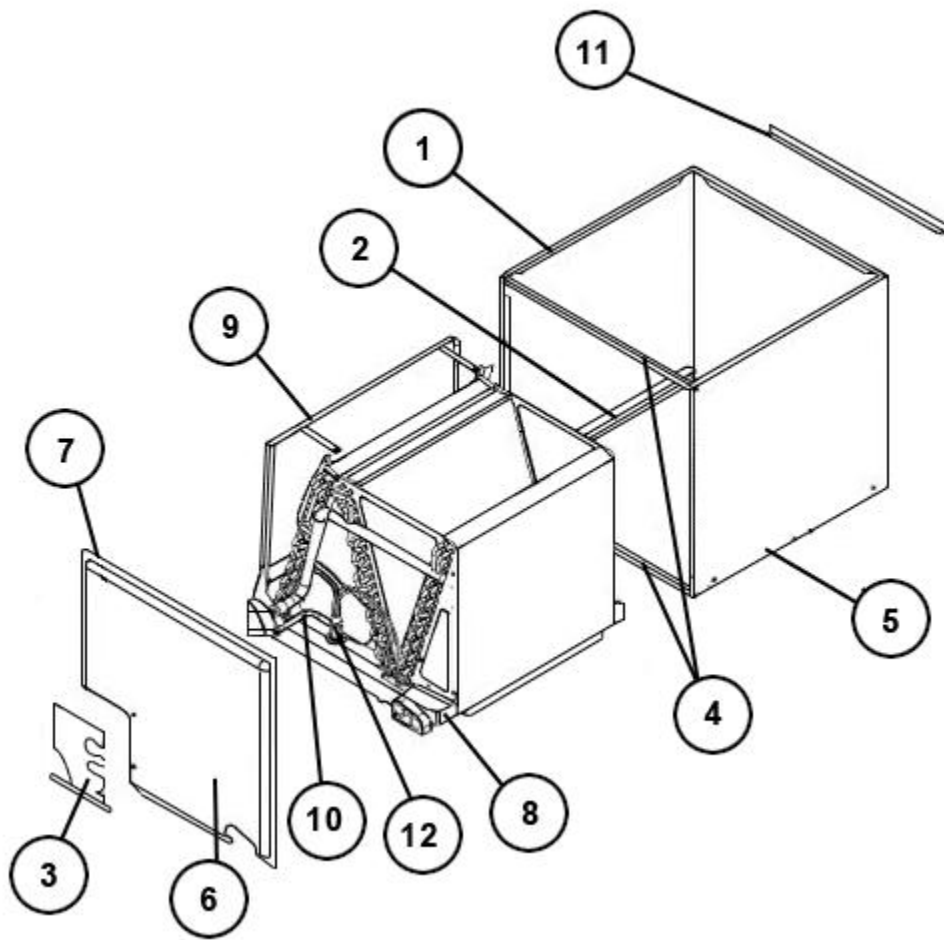

# RCFL-HM3617CC

Parts List  
17-February-2014

*This parts list is current as of the above revision date.  
See <http://www.rheempartslists.net/92-42800-RCFL-HM3617CC.pdf> for the current revision.*

No.	Notes	Part Description	Part No.
1		Cabinet - Platinum	AE-101126-02
1		Cabinet - Dark Gray	AE-101126-32
2		Short Coil Rail	AE-101127-01
3		Access Panel - Platinum	AE-101132-01
3		Access Panel - Private Label Gray (Light Gray)	AE-101132-21
3		Access Panel - Granite/Steel Gray (Dark Gray)	AE-101132-31
3		Access Panel - Sure Bronze	AE-101132-61
4		Cabinet Brace (2)	AE-101134-02
5		Long Coil Rail	AE-101550-01
6		Coil Door - Platinum	AE-101707-02
6		Coil Door - Private Label Gray (Light Gray)	AE-101707-22
6		Coil Door - Granite/Steel Gray (Dark Gray)	AE-101707-32
6		Coil Door - Sure Bronze	AE-101707-62
7		Poron Gasket	68-42246-03
		Drain Plug	68-100070-01
8		Drain Pan - Vertical	68-101130-02
9		Drain Pan - Horizontal (Green)	AE-101128-01
		Rear Shield (Green)	AE-101136-03
		Rear/Front Shield (Green)	AE-101136-02
9		Drain Pan - Horizontal (Dark Gray)	AE-101128-31
		Rear Shield (Dark Gray)	AE-101136-33
		Rear/Front Shield (Dark Gray)	AE-101136-32
		Strap (2)	AE-100530-07
10		Elbow	AE-101977-04
11		23-3/8 in. Duct Flange (4)	AE-101048-08
12		TXV	61-102993-01
		Distributor Assembly	83-100051-04

Cased Coil Assembly