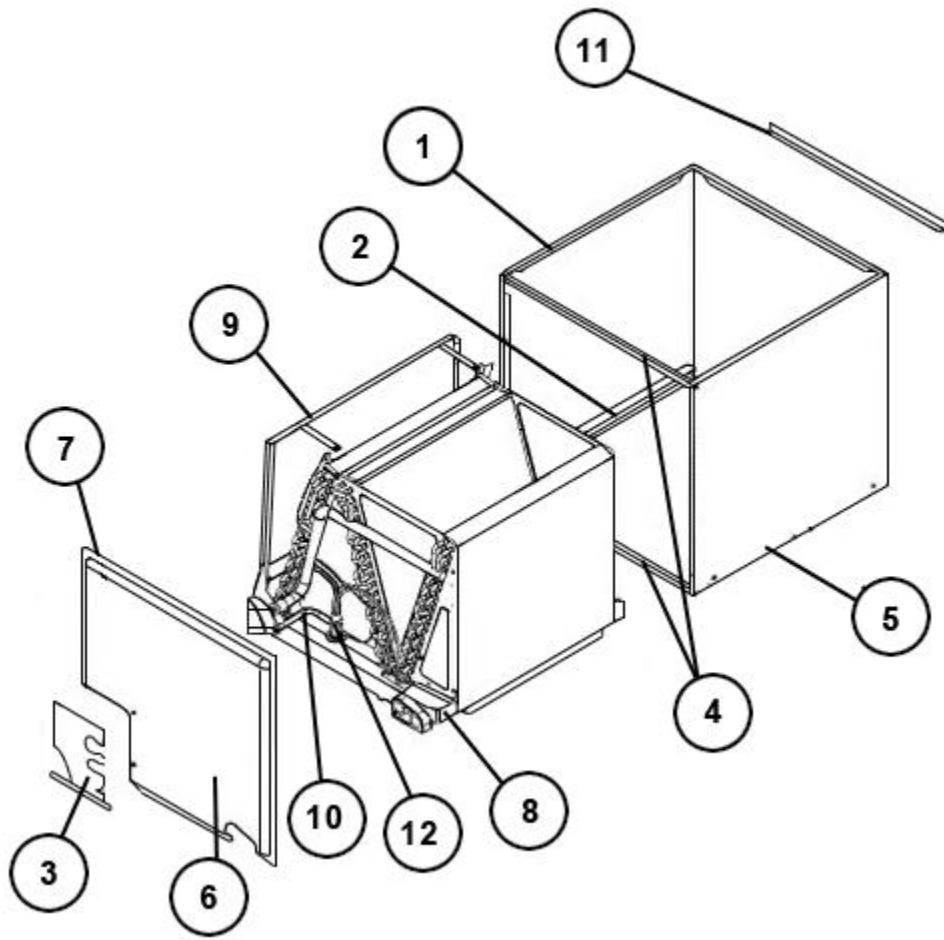

Active Coils

RCFL-HM2621CC

Parts List
17-February-2014

*This parts list is current as of the above revision date.
See <http://www.rheempartslists.net/92-42800-RCFL-HM2621CC.pdf> for the current revision.*

| No. | Notes | Part Description | Part No. |
|-----|-------|--|--------------|
| 1 | | Cabinet - Platinum | AE-101126-03 |
| 1 | | Cabinet - Dark Gray | AE-101126-33 |
| 2 | | Short Coil Rail | AE-101127-01 |
| 3 | | Access Panel - Private Label Gray (Light Gray) | AE-101132-21 |
| 3 | | Access Panel - Granite/Steel Gray (Dark Gray) | AE-101132-31 |
| 3 | | Access Panel - Sure Bronze | AE-101132-61 |
| 4 | | Cabinet Brace (2) | AE-101134-03 |
| 5 | | Long Coil Rail | AE-101550-01 |
| 6 | | Coil Door - Private Label Gray (Light Gray) | AE-101707-23 |
| 6 | | Coil Door - Granite/Steel Gray (Dark Gray) | AE-101707-33 |
| 6 | | Coil Door - Sure Bronze | AE-101707-63 |
| 7 | | Poron Gasket | 68-42246-03 |
| | | Drain Plug | 68-100070-01 |
| 8 | | Drain Pan - Vertical | 68-101130-03 |
| 9 | | Drain Pan - Horizontal | AE-101128-31 |
| | | Rear Shield | AE-101136-33 |
| | | Rear/Front Shield (2) (Green) | N/A |
| | | Rear/Front Shield (2) (Dark Gray) | AE-101136-32 |
| | | Strap (2) | AE-100530-07 |
| 10 | | Elbow | AE-101977-04 |
| 11 | | 23-3/8 in. Duct Flange (4) | AE-101048-08 |
| 12 | | TXV | 61-103652-04 |
| | | Distributor Assembly | 83-100051-04 |

Cased Coil Assembly