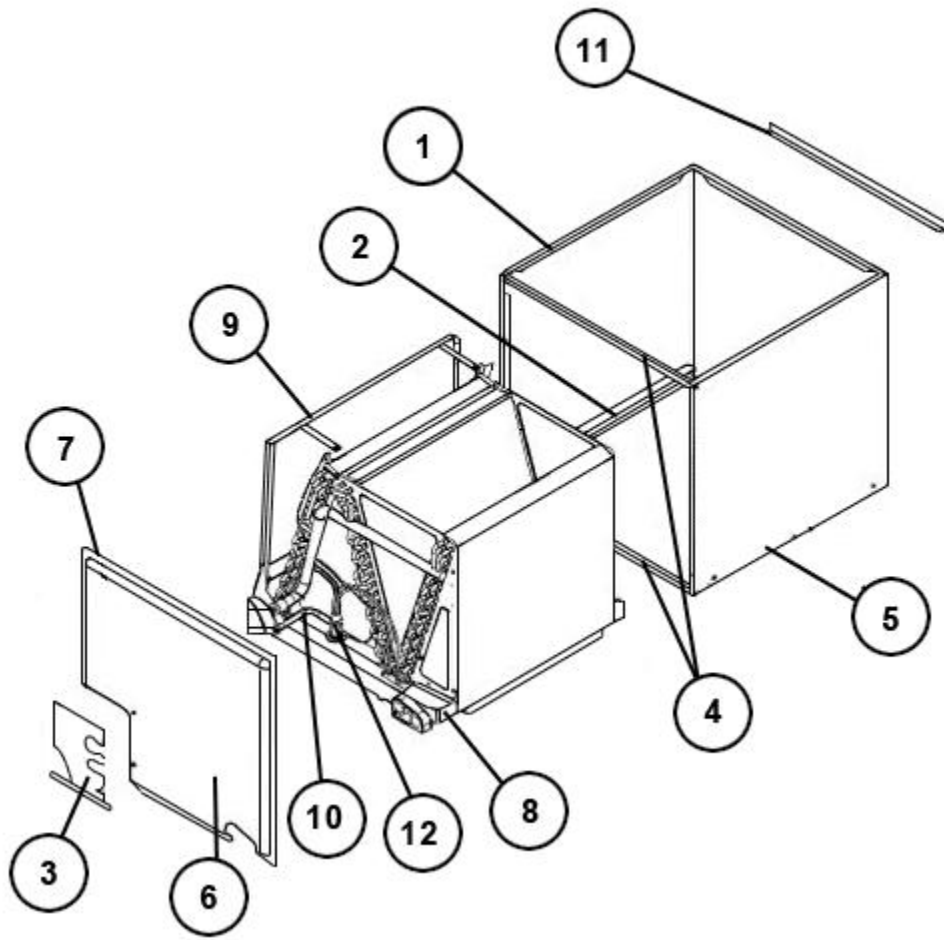

Active Coils

RCFL-HM2617CC

Parts List
17-February-2014

*This parts list is current as of the above revision date.
See <http://www.rheempartslists.net/92-42800-RCFL-HM2617CC.pdf> for the current revision.*

No.	Notes	Part Description	Part No.
1		Cabinet - Platinum	AE-101126-02
1		Cabinet - Dark Gray	AE-101126-32
2		Short Coil Rail	AE-101127-01
3		Access Panel - Granite/Steel Gray (Dark Gray)	AE-101132-31
3		Access Panel - Sure Bronze	AE-101132-61
4		Cabinet Brace (2)	AE-101134-02
5		Long Coil Rail	AE-101550-01
6		Coil Door - Granite/Steel Gray (Dark Gray)	AE-101707-32
6		Coil Door - Sure Bronze	AE-101707-62
7		Poron Gasket	68-42246-03
		Drain Plug	68-100070-01
8		Drain Pan - Vertical	68-101130-02
9		Drain Pan - Horizontal	AE-101128-31
		Rear Shield	AE-101136-33
		Rear/Front Shield (2) (Green)	N/A
		Rear/Front Shield (2) (Dark Gray)	AE-101136-32
		Strap (2)	AE-100530-07
10		Elbow	AE-101977-04
11		23-3/8 in. Duct Flange (4)	AE-101048-08
12		TXV	61-103652-04
		Distributor Assembly	83-100051-04

Cased Coil Assembly