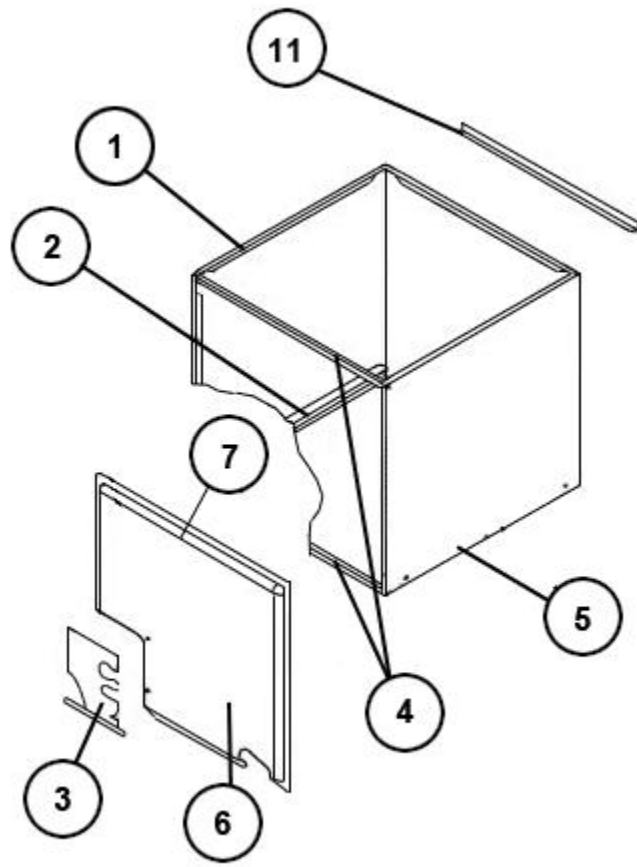

Active Coils

RCFL-HM2514CC

Parts List
17-February-2014

*This parts list is current as of the above revision date.
See <http://www.rheempartslists.net/92-42800-RCFL-HM2514CC.pdf> for the current revision.*

No.	Notes	Part Description	Part No.
1		Cabinet - Platinum	AE-101126-01
1		Cabinet - Dark Gray	AE-101126-31
2		Short Coil Rail	AE-101127-01
3		Access Panel - Platinum	AE-101132-01
3		Access Panel - Dark Gray (Granite/Steel)	AE-101132-31
3		Access Panel - Light Gray	AE-101132-21
3		Access Panel - Sure Bronze	AE-101132-61
4		Cabinet Brace (2)	AE-101134-01
5		Long Coil Rail	AE-101127-02
6		Coil Door - Platinum	AE-101707-01
6		Coil Door - Dark Gray (Granite/Steel)	AE-101707-31
6		Coil Door - Light Gray	AE-101707-21
6		Coil Door - Sure Bronze	AE-101707-61
7		Poron Gasket	68-42246-03
		Drain Plug	68-100070-01
8		Drain Pan - Vertical	68-101130-05
9		Drain Pan - Horizontal (Dark Gray)	AE-101128-35
		Rear Shield (Dark Gray)	AE-101136-31
		Rear/Front Shield (Dark Gray)	AE-101136-32
10		Tube - 3/8 Liquid	AE-101977-08
11		23-3/8 in. Duct Flange (4)	AE-101048-08
12		TXV	61-103652-27
13		Strap (2)	AE-100530-07
14		Distributor/Strainer Assembly	83-100051-01
15		Header Assembly	82-101183-21