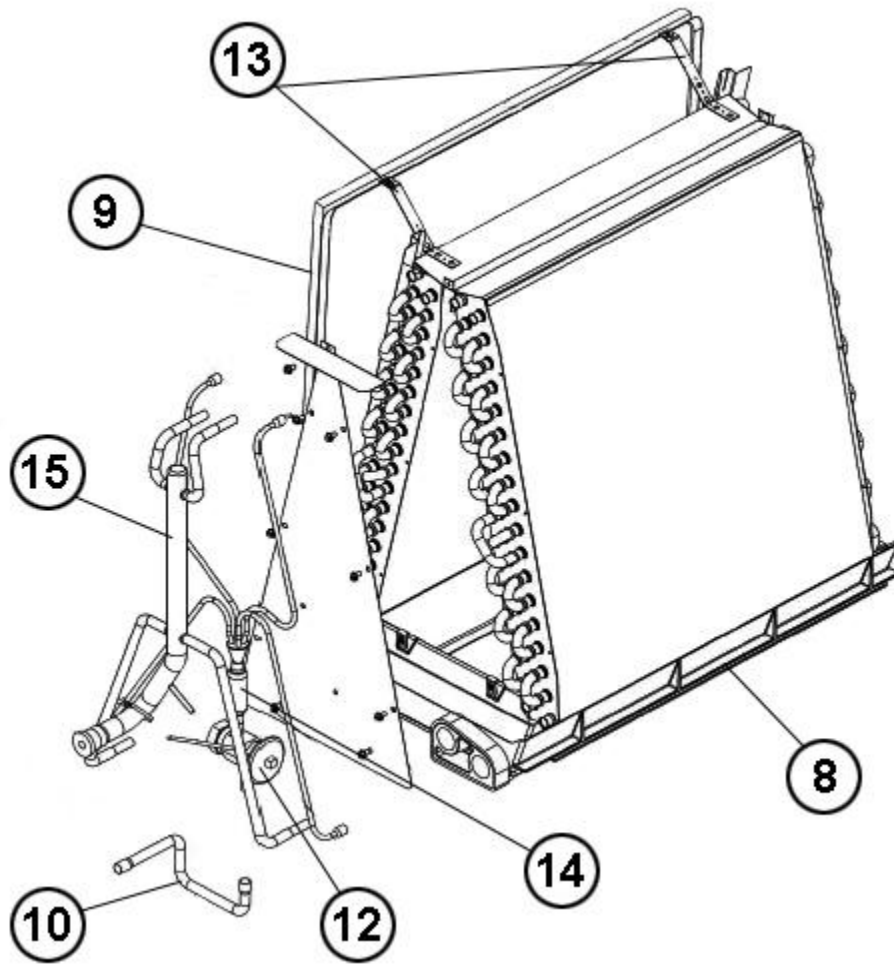

A-Cased Coil Assembly

A-Coil Assembly