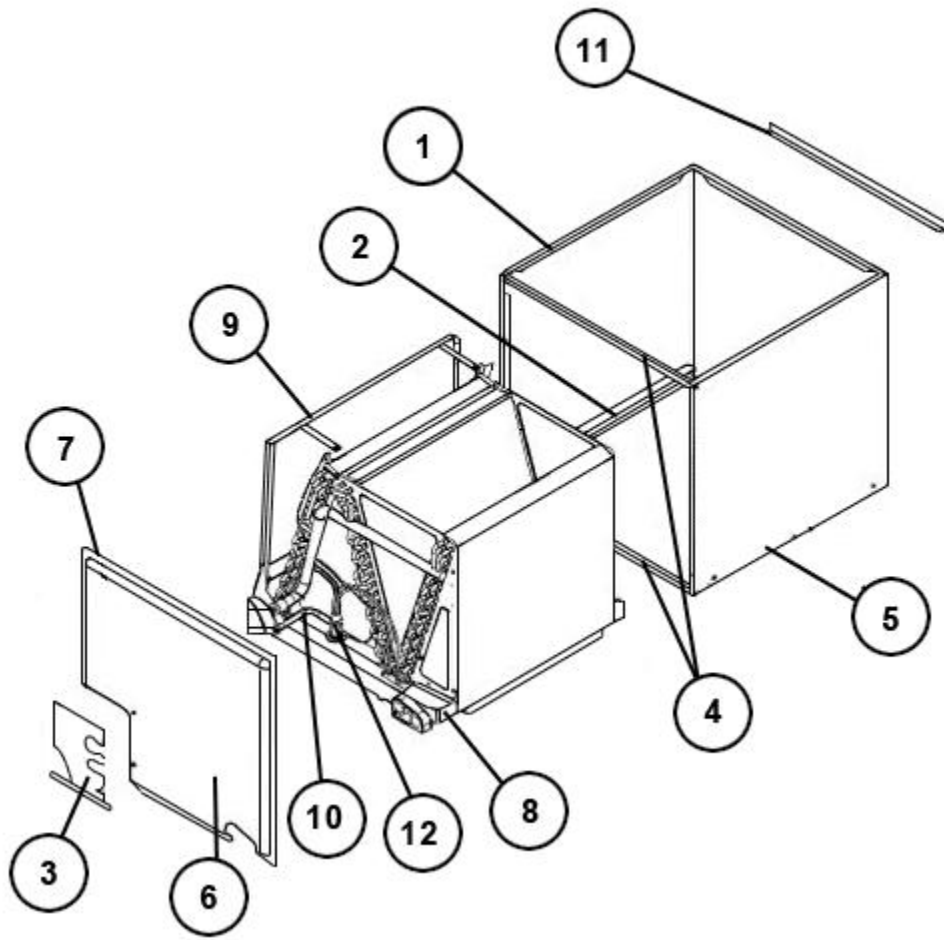

# RCFL-HM2417CC

Parts List  
17-February-2014

*This parts list is current as of the above revision date.  
See <http://www.rheempartslists.net/92-42800-RCFL-HM2417CC.pdf> for the current revision.*

No.	Notes	Part Description	Part No.
1		Cabinet - Platinum	AE-101126-02
1		Cabinet - Dark Gray	AE-101126-32
2		Short Coil Rail	AE-101127-01
3		Access Panel - Platinum	AE-101132-01
3		Access Panel - Dark Gray	AE-101132-31
3		Access Panel - Sure Bronze	AE-101132-61
4		Cabinet Brace (2)	AE-101134-02
5		Long Coil Rail	AE-101550-01
6		Coil Door - Platinum	AE-101707-02
6		Coil Door - Dark Gray	AE-101707-32
6		Coil Door - Sure Bronze	AE-101707-62
7		Poron Gasket	68-42246-03
		Drain Plug	68-100070-01
8		Drain Pan - Vertical	68-101130-02
9		Drain Pan - Horizontal	AE-101128-04
		Rear Shield	N/A
		Rear/Front Shield (2) (Green)	AE-101136-02
		Rear/Front Shield (2) (Dark Gray)	AE-101136-32
		Strap (2)	AE-100530-07
10		Elbow	AE-101977-04
11		23-3/8 in. Duct Flange (4)	AE-101048-08
12		TXV	61-102993-04
		Distributor Assembly	83-100051-04

Cased Coil Assembly