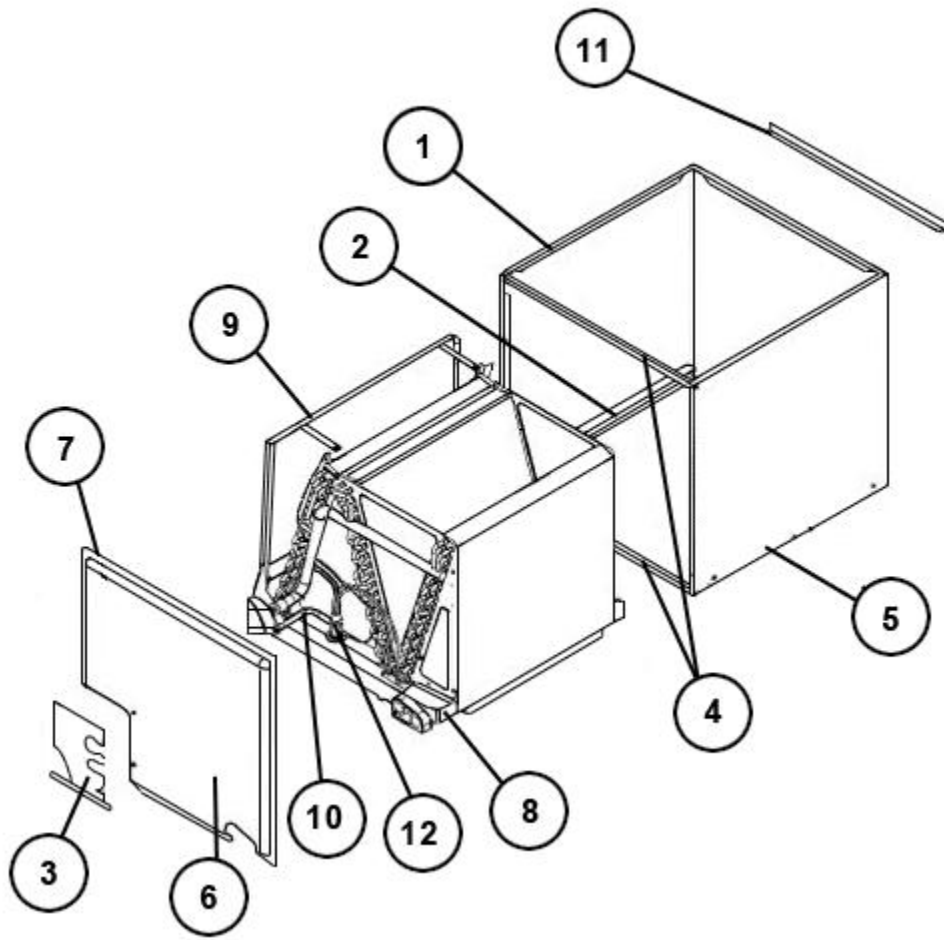

Active Coils

RCFL-HM2417AC

Parts List
17-February-2014

*This parts list is current as of the above revision date.
See <http://www.rheempartslists.net/92-42800-RCFL-HM2417AC.pdf> for the current revision.*

No.	Notes	Part Description	Part No.
1		Cabinet	AE-101126-02
2		Short Coil Rail	AE-101127-01
3		Access Panel - Platinum	AE-101132-01
3		Access Panel - Light Gray	AE-101132-21
4		Cabinet Brace (2)	AE-101134-02
5		Long Coil Rail	AE-101550-01
6		Coil Door - Platinum	AE-101707-02
6		Coil Door - Light Gray	AE-101707-22
7		Poron Gasket	68-42246-03
		Drain Plug	68-100070-01
8		Drain Pan - Vertical	68-101130-02
9		Drain Pan - Horizontal	AE-101128-04
		Rear/Front Shield (2) - After M2006	AE-101136-02
		Rear/Front Shield - Before M2006	AE-101136-02
		Front Shield - Before M2006	AE-101135-01
		Strap (2)	AE-100530-07
10		Elbow (90 deg)	82-101977-01
11		23-3/8 in. Duct Flange (4) - After M2207	AE-101048-08
11		19-1/4 in. Duct Flange (2) - Before M2207	AE-101048-02
12		TXV	611020
		Strainer - Before M1907	83-26020-04
		Strainer - After M1907	83-25316-02

Cased Coil Assembly