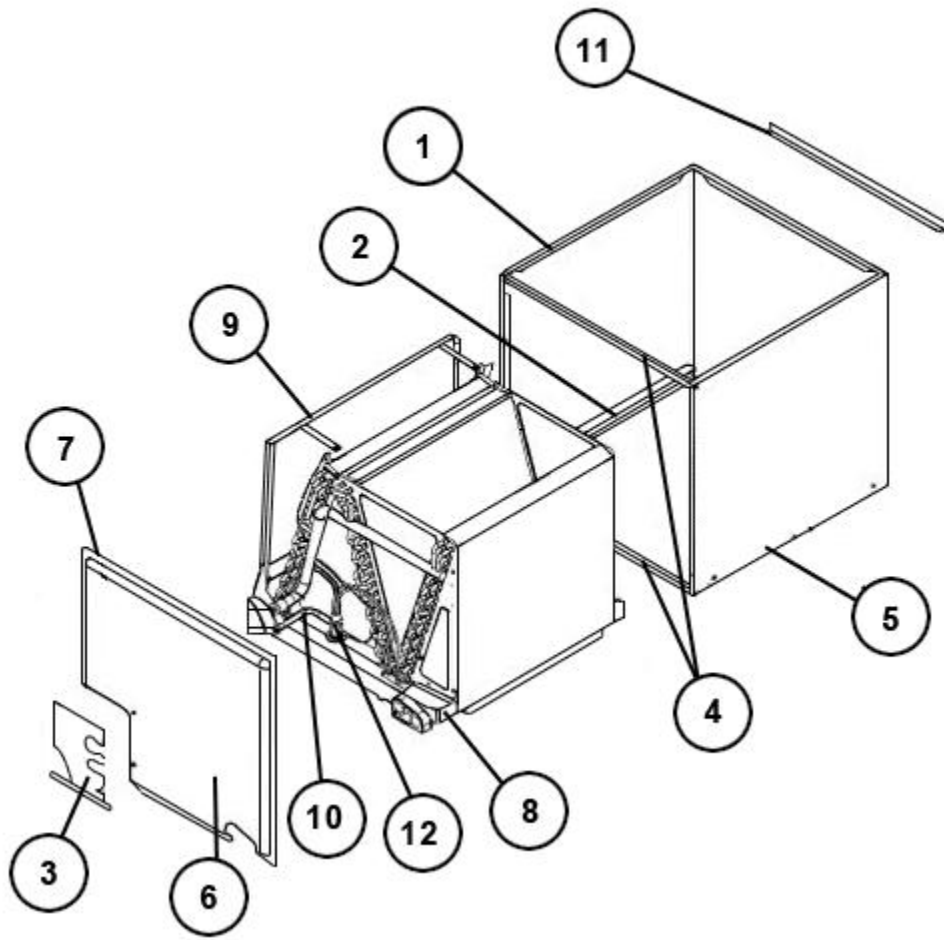

# RCFL-HM2414CC

Parts List  
17-February-2014

*This parts list is current as of the above revision date.  
See <http://www.rheempartslists.net/92-42800-RCFL-HM2414CC.pdf> for the current revision.*

No.	Notes	Part Description	Part No.
1		Cabinet - Platinum	AE-101126-01
1		Cabinet - Dark Gray	AE-101126-31
2		Short Coil Rail	AE-101127-01
3		Access Panel - Platinum	AE-101132-01
3		Access Panel - Dark Gray	AE-101132-31
3		Access Panel - Sure Bronze	AE-101132-61
4		Cabinet Brace (2)	AE-101134-01
5		Long Coil Rail	AE-101127-02
6		Coil Door - Platinum	AE-101707-01
6		Coil Door - Dark Gray	AE-101707-31
6		Coil Door - Sure Bronze	AE-101707-61
7		Poron Gasket	68-42246-03
		Drain Plug	68-100070-01
8		Drain Pan - Vertical	68-101130-05
9		Drain Pan - Horizontal (Green)	AE-101128-05
		Rear Shield (Green)	AE-101136-01
		Rear/Front Shield (Green)	AE-101136-02
9		Drain Pan - Horizontal (Dark Gray)	AE-101128-35
		Rear Shield (Dark Gray)	AE-101136-31
		Rear/Front Shield (Dark Gray)	AE-101136-32
		Strap (2)	AE-100530-07
10		Elbow	AE-101977-04
11		23-3/8 in. Duct Flange (4)	AE-101048-08
12		TXV	61-102993-05

Cased Coil Assembly