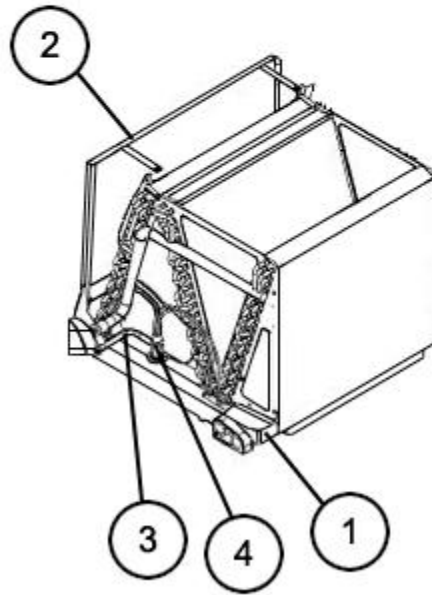

No.	Notes	Part Description	Part No.
		Drain Plug	68-100070-01
1		Drain Pan - Vertical	68-101130-04
2		Drain Pan - Horizontal	N/A
4		Elbow (90 deg)	82-101977-01
3		TXV	611019
		Strainer - Before M1907	83-26020-04
		Strainer - After M1907	83-25316-02
		Coil Brace	AE-101737-01