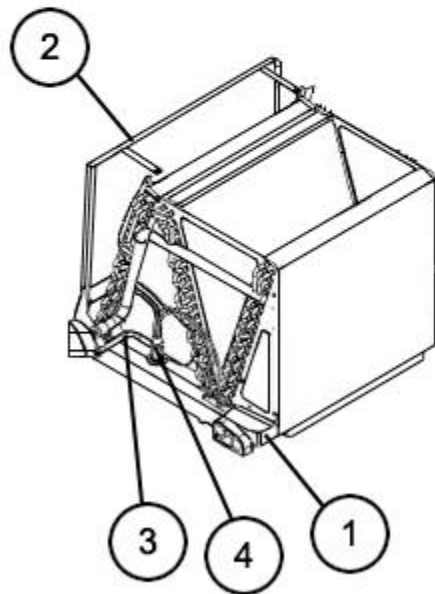

No.	Notes	Part Description	Part No.
		Drain Plug	68-100070-01
1		Drain Pan - Vertical	68-101130-05
2		Drain Pan - Horizontal	N/A
4		Elbow (90 deg)	82-101977-01
3		TXV	611016
		Strainer - Before M1907	83-26020-04
		Strainer - After M1907	83-25316-02