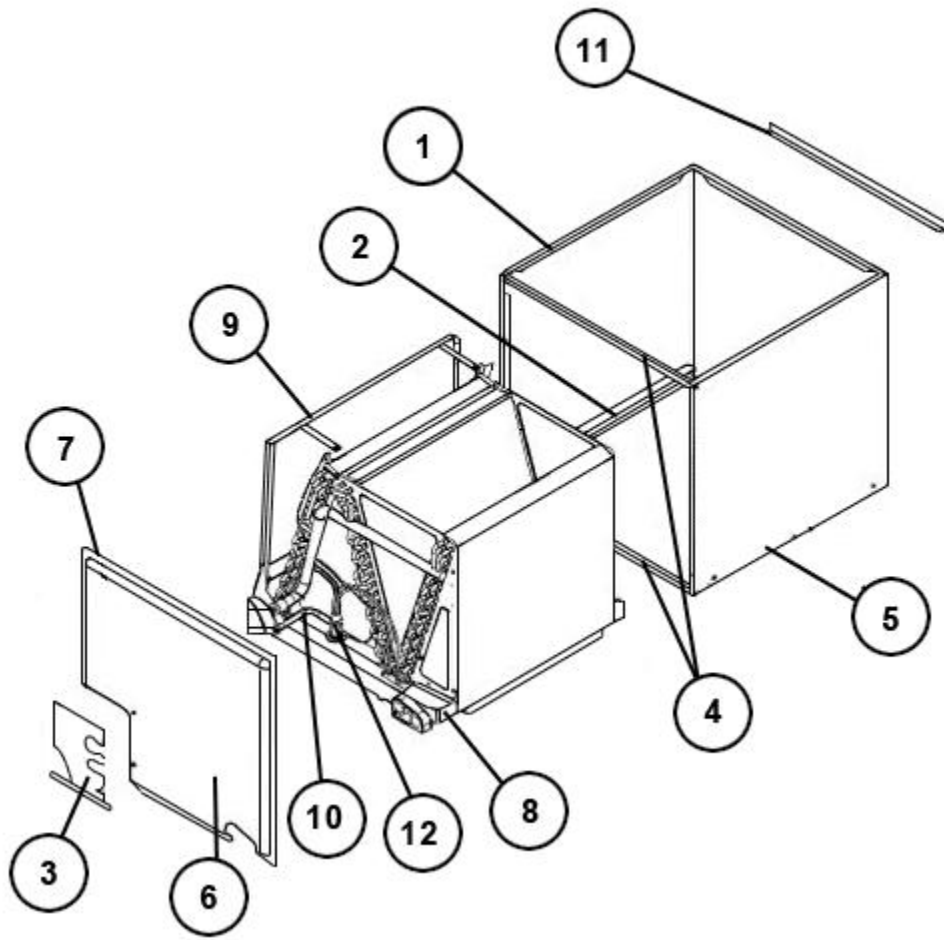

No.	Notes	Part Description	Part No.
1		Cabinet	AE-101126-06
2		Short Coil Rail	AE-101127-01
3		Access Panel - Platinum	AE-101132-01
3		Access Panel - Gray	AE-101132-21
4		Cabinet Brace (2)	AE-101134-04
5		Long Coil Rail	AE-101550-01
6		Coil Door - Platinum	AE-101707-06
6		Coil Door - Gray	AE-101707-26
7		Poron Gasket	68-42246-03
		Drain Plug	68-100070-01
8		Drain Pan - Vertical	68-101130-04
9		Drain Pan - Horizontal	AE-101128-03
		Rear Shield	AE-101136-06
		Rear/Front Shield - After M2006	AE-101136-02
		Front Shield - Before M2006	AE-101135-01
		Strap (2)	AE-100530-07
10		Elbow (90 deg)	82-101977-01
11		23-3/8 in. Duct Flange (4) - After M2207	AE-101048-08
11		19-1/4 in. Duct Flange (4) - Before M2207	AE-101048-02
12		TXV	611019
		Strainer - Before M1907	83-26020-04
		Strainer - After M1907	83-25316-02
		Coil Brace	AE-101737-01

Cased Coil Assembly