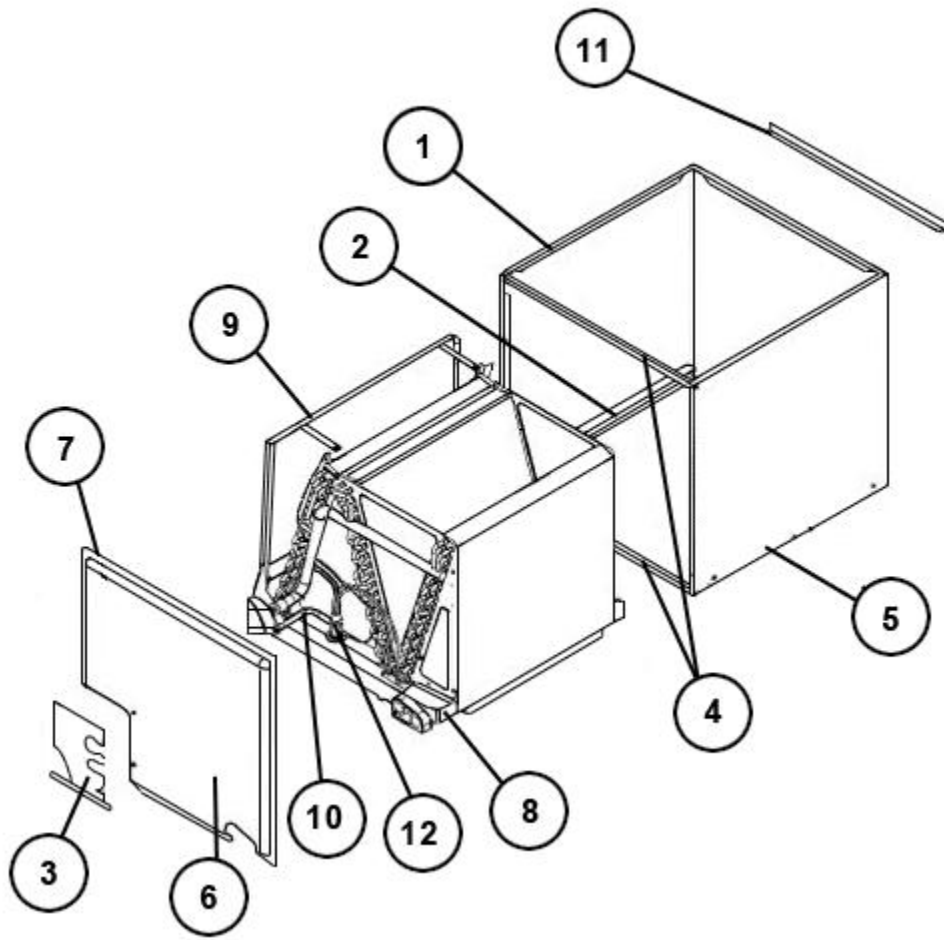

No.	Notes	Part Description	Part No.
1		Cabinet	AE-101126-06
2		Short Coil Rail	AE-101127-01
3		Access Panel - Platinum	AE-101132-01
3		Access Panel - Gray	AE-101132-21
4		Cabinet Brace (2)	AE-101134-04
5		Long Coil Rail	AE-101550-01
6		Coil Door - Platinum	AE-101707-06
6		Coil Door - Gray	AE-101707-26
7		Poron Gasket	68-42246-03
		Drain Plug	68-100070-01
8		Drain Pan - Vertical	68-101130-04
9		Drain Pan - Horizontal	AE-101128-02
		Rear Shield	AE-101136-04
		Rear/Front Shield - After M2006	AE-101136-02
		Front Shield - Before M2006	AE-101135-01
		Strap (2)	AE-100530-07
10		Elbow (90 deg)	82-101977-01
11		23-3/8 in. Duct Flange (4) - After M2207	AE-101048-08
11		19-1/4 in. Duct Flange (4) - Before M2207	AE-101048-02
12		TXV	611018
		Strainer - Before M1907	83-26020-04
		Strainer - After M1907	83-25316-02

Cased Coil Assembly