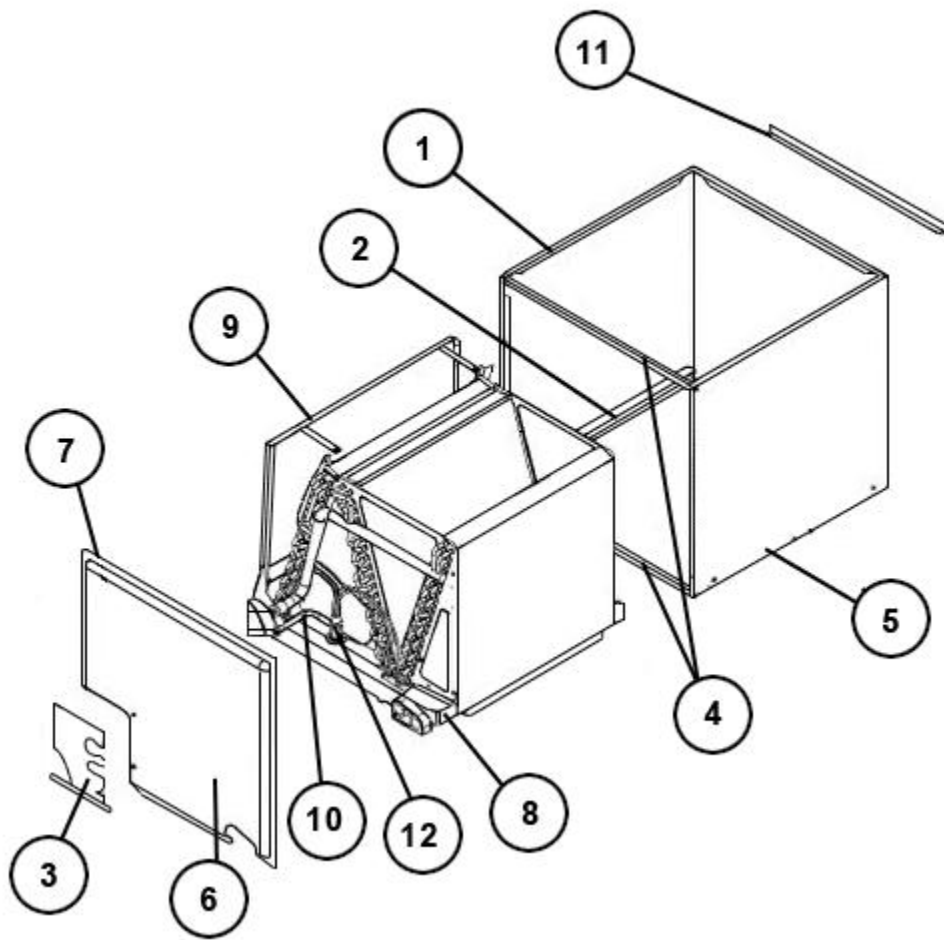

# RCFA-HM4821AC

Parts List  
17-February-2014

*This parts list is current as of the above revision date.  
See <http://www.rheempartslists.net/92-42800-RCFA-HM4821AC.pdf> for the current revision.*

No.	Notes	Part Description	Part No.
1		Cabinet	AE-101126-04
2		Short Coil Rail	AE-101127-01
3		Access Panel - Platinum	AE-101132-01
3		Access Panel - Gray	AE-101132-21
4		Cabinet Brace (2)	AE-101134-03
5		Long Coil Rail	AE-101550-01
6		Coil Door - Platinum	AE-101707-04
6		Coil Door - Gray	AE-101707-24
7		Poron Gasket	68-42246-03
		Drain Plug	68-100070-01
8		Drain Pan - Vertical	68-101130-03
9		Drain Pan - Horizontal	AE-101128-02
		Rear Shield	AE-101136-04
		Rear/Front Shield - After M2006	AE-101136-02
		Front Shield - Before M2006	AE-101135-01
		Strap (2)	AE-100530-07
10		Elbow (90 deg)	82-101977-01
11		23-3/8 in. Duct Flange (4) - After M2207	AE-101048-08
11		19-1/4 in. Duct Flange (4) - Before M2207	AE-101048-02
12		TXV	611018
		Strainer - Before M1907	83-26020-04
		Strainer - After M1907	83-25316-02

Cased Coil Assembly