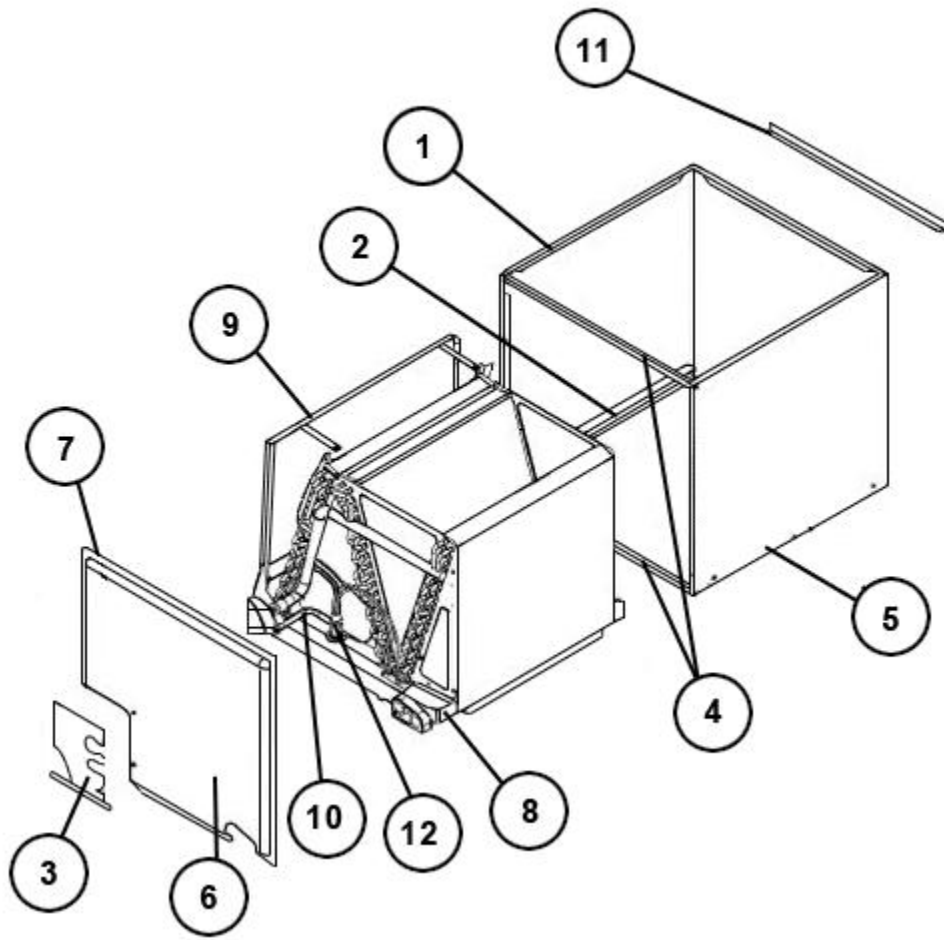

Active Coils

RCFA-HM3617AC

Parts List
17-February-2014

*This parts list is current as of the above revision date.
See <http://www.rheempartslists.net/92-42800-RCFA-HM3617AC.pdf> for the current revision.*

No.	Notes	Part Description	Part No.
1		Cabinet	AE-101126-02
2		Short Coil Rail	AE-101127-01
3		Access Panel - Platinum	AE-101132-01
3		Access Panel - Gray	AE-101132-21
4		Cabinet Brace (2)	AE-101134-02
5		Long Coil Rail	AE-101550-01
6		Coil Door - Platinum	AE-101707-02
6		Coil Door - Gray	AE-101707-22
7		Poron Gasket	68-42246-03
		Drain Plug	68-100070-01
8		Drain Pan - Vertical	68-101130-02
9		Drain Pan - Horizontal	AE-101128-01
		Rear Shield	AE-101136-03
		Rear/Front Shield - After M2006	AE-101136-02
		Front Shield - Before M2006	AE-101135-01
		Strap (2)	AE-100530-07
10		Elbow (90 deg)	82-101977-01
11		23-3/8 in. Duct Flange (4) - After M2207	AE-101048-08
11		19-1/4 in. Duct Flange (2) - Before M2207	AE-101048-02
12		TXV	611017
		Strainer - Before M1907	83-26020-04
		Strainer - After M1907	83-25316-02

Cased Coil Assembly