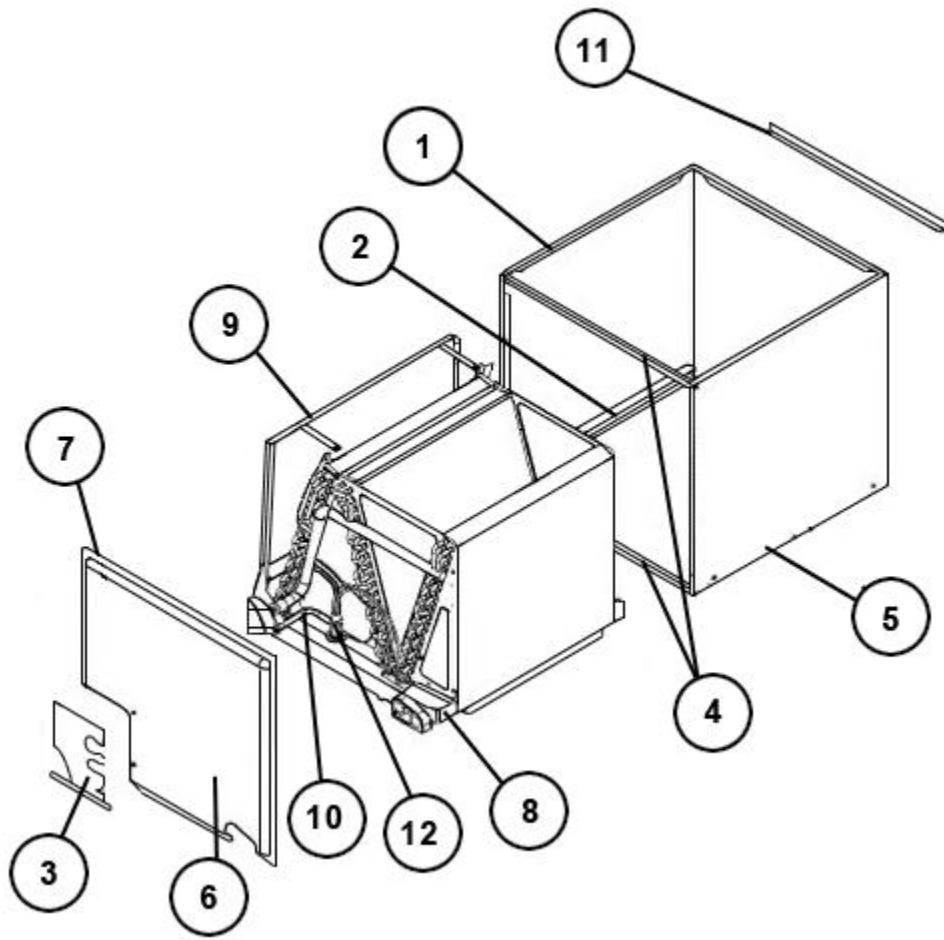

# RCFA-HM2417AC

Parts List  
17-February-2014

*This parts list is current as of the above revision date.  
See <http://www.rheempartslists.net/92-42800-RCFA-HM2417AC.pdf> for the current revision.*

No.	Notes	Part Description	Part No.
1		Cabinet	AE-101126-02
2		Short Coil Rail	AE-101127-01
3		Access Panel - Platinum	AE-101132-01
3		Access Panel - Gray	AE-101132-21
4		Cabinet Brace (2)	AE-101134-02
5		Long Coil Rail	AE-101550-01
6		Coil Door - Platinum	AE-101707-02
6		Coil Door - Gray	AE-101707-22
7		Poron Gasket	68-42246-03
		Drain Plug	68-100070-01
8		Drain Pan - Vertical	68-101130-02
9		Drain Pan - Horizontal	AE-101128-04
		Rear/Front Shield (2) - After M2006	AE-101136-02
		Rear/Front Shield - Before M2006	AE-101136-02
		Front Shield - Before M2006	AE-101135-01
		Strap (2)	AE-100530-07
10		Elbow (90 deg)	82-101977-01
11		23-3/8 in. Duct Flange (4) - After M2207	AE-101048-08
11		19-1/4 in. Duct Flange (2) - Before M2207	AE-101048-02
12		TXV	611016
		Strainer - Before M1907	83-26020-04
		Strainer - After M1907	83-25316-02

Cased Coil Assembly