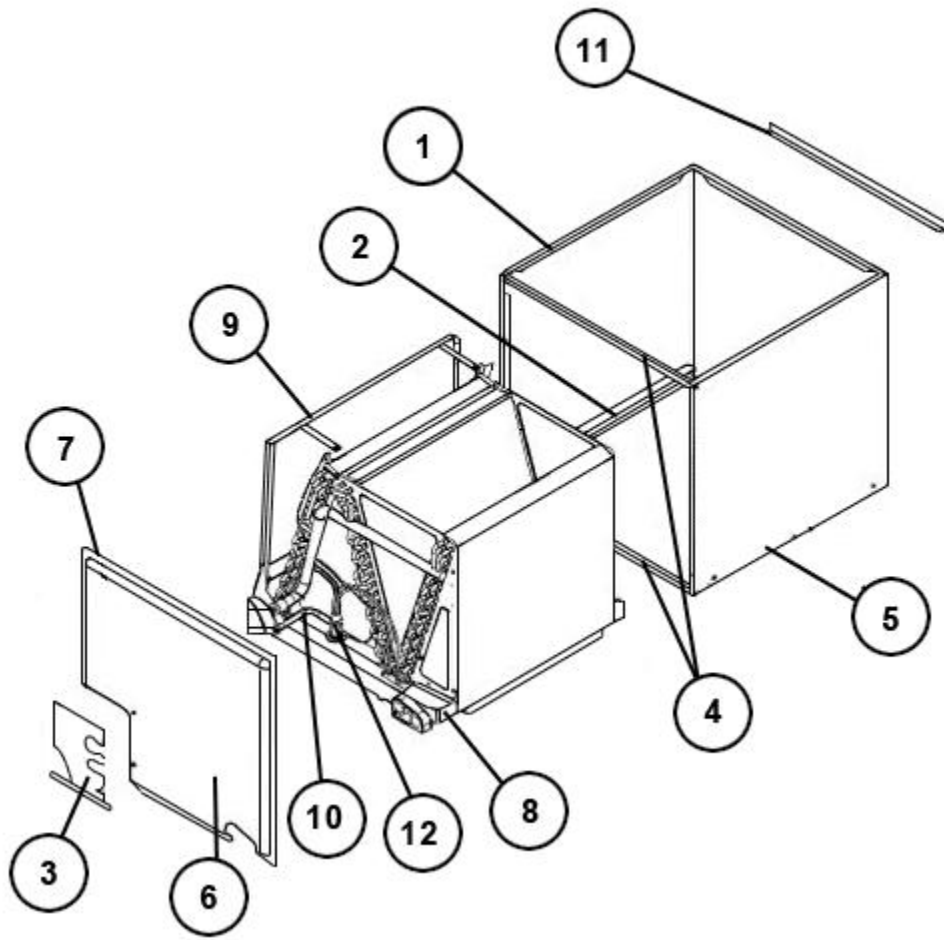

# RCFA-HM2414AC

Parts List  
17-February-2014

*This parts list is current as of the above revision date.  
See <http://www.rheempartslists.net/92-42800-RCFA-HM2414AC.pdf> for the current revision.*

No.	Notes	Part Description	Part No.
1		Cabinet	AE-101126-01
2		Short Coil Rail	AE-101127-01
3		Access Panel - Platinum	AE-101132-01
3		Access Panel - Gray	AE-101132-21
4		Cabinet Brace (2)	AE-101134-01
5		Long Coil Rail	AE-101127-02
6		Coil Door - Platinum	AE-101707-01
6		Coil Door - Gray	AE-101707-21
7		Poron Gasket	68-42246-03
		Drain Plug	68-100070-01
8		Drain Pan - Vertical	68-101130-05
9		Drain Pan - Horizontal	AE-101128-05
		Rear Shield	AE-101136-01
		Rear/Front Shield - After M2006	AE-101136-02
		Front Shield - Before M2006	AE-101135-01
		Strap (2)	AE-100530-07
10		Elbow (90 deg)	82-101977-01
11		23-3/8 in. Duct Flange (4) - After M2207	AE-101048-08
11		19-1/4 in. Duct Flange (2) - Before M2207	AE-101048-02
12		TXV	611016
		Strainer - Before M1907	83-26020-04
		Strainer - After M1907	83-25316-02

Cased Coil Assembly