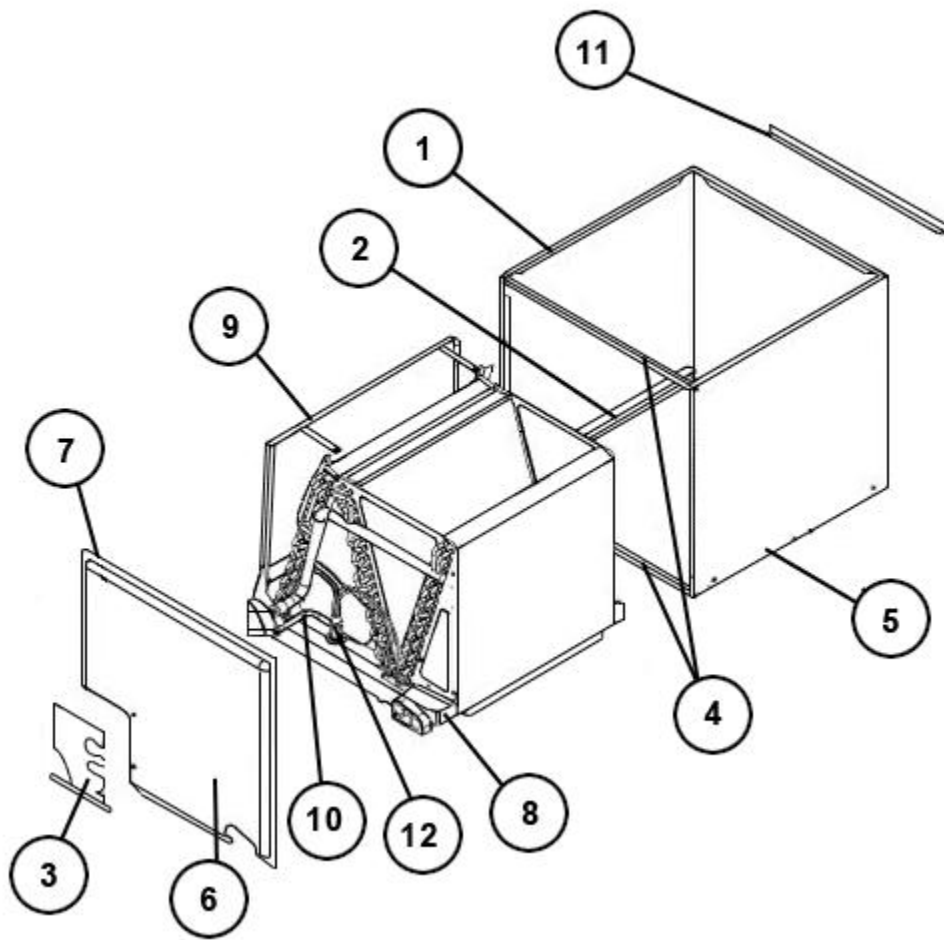

No.	Notes	Part Description	Part No.
1		Cabinet	AE-101126-06
2		Short Coil Rail	AE-101127-01
3		Access Panel - Platinum	AE-101132-01
3		Access Panel - Gray	AE-101132-21
4		Cabinet Brace (2)	AE-101134-04
5		Long Coil Rail	AE-101550-01
6		Coil Door - Platinum	AE-101707-06
6		Coil Door - Gray	AE-101707-26
7		Poron Gasket	68-42246-03
		Drain Plug	68-100070-01
8		Drain Pan - Vertical	68-101130-04
9		Drain Pan - Horizontal	N/A
10		Elbow (90 deg)	82-101977-01
11		23-3/8 in. Duct Flange (4) - After M2207	AE-101048-08
11		19-1/4 in. Duct Flange (4) - Before M2207	AE-101048-02
12		TXV	611019
		Strainer - Before M1907	83-26020-04
		Strainer - After M1907	83-25316-02
		Coil Brace (before date code 1807)	AE-101737-01

Cased Coil Assembly