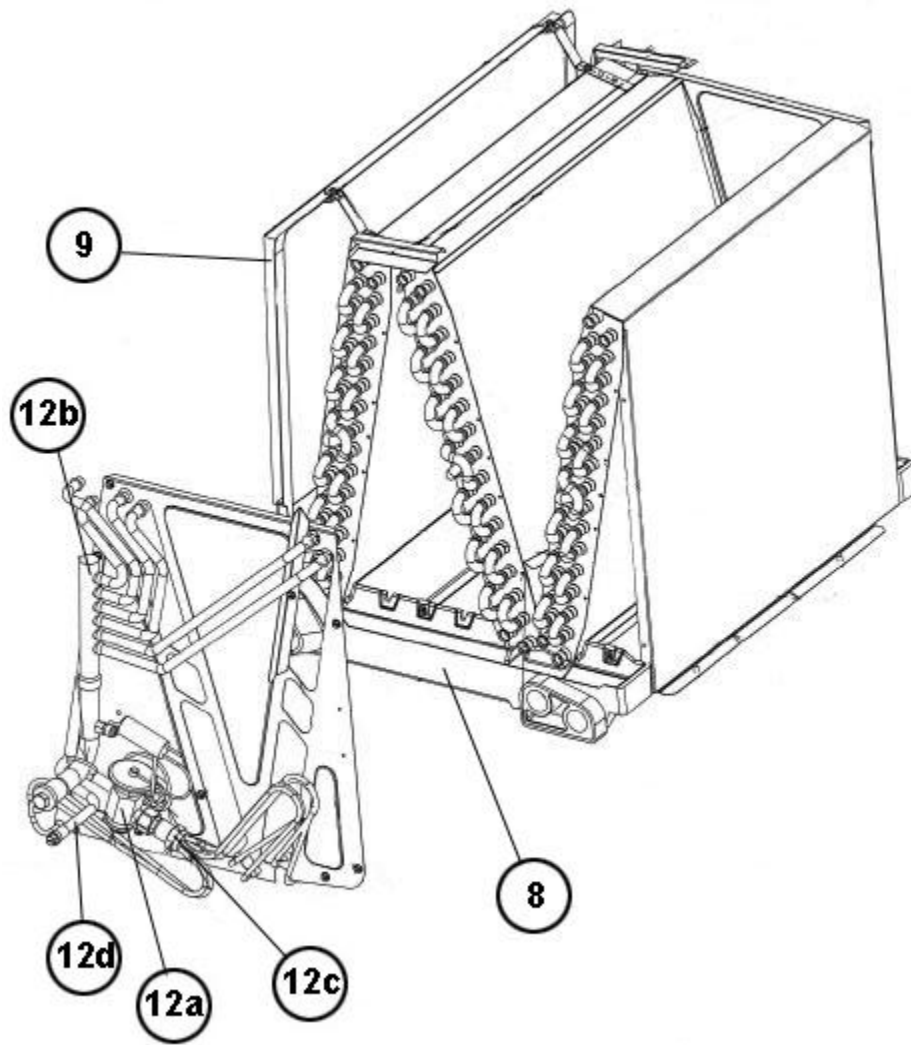

Active Coils

RCF-6024STAVUA

Parts List
12-March-2014

*This parts list is current as of the above revision date.
See <http://www.rheempartslists.net/92-42800-RCF-6024STAVUA.pdf> for the current revision.*

No.	Notes	Part Description	Part No.
		Drain Plug	68-100070-01
8		Drain Pan - Vertical	68-101130-04
9		Horizontal Adapter Kit (includes straps and shields)	RXHH-A05
12a		TXV	61-104031-03
12b		Header Assembly (7/8 inch)	82-104746-08
12c		Distributor Assembly	83-104030-05
12d		Tube - 3/8 Liquid (90 deg Elbow)	82-101977-10
		Coil Brace	AE-101737-01