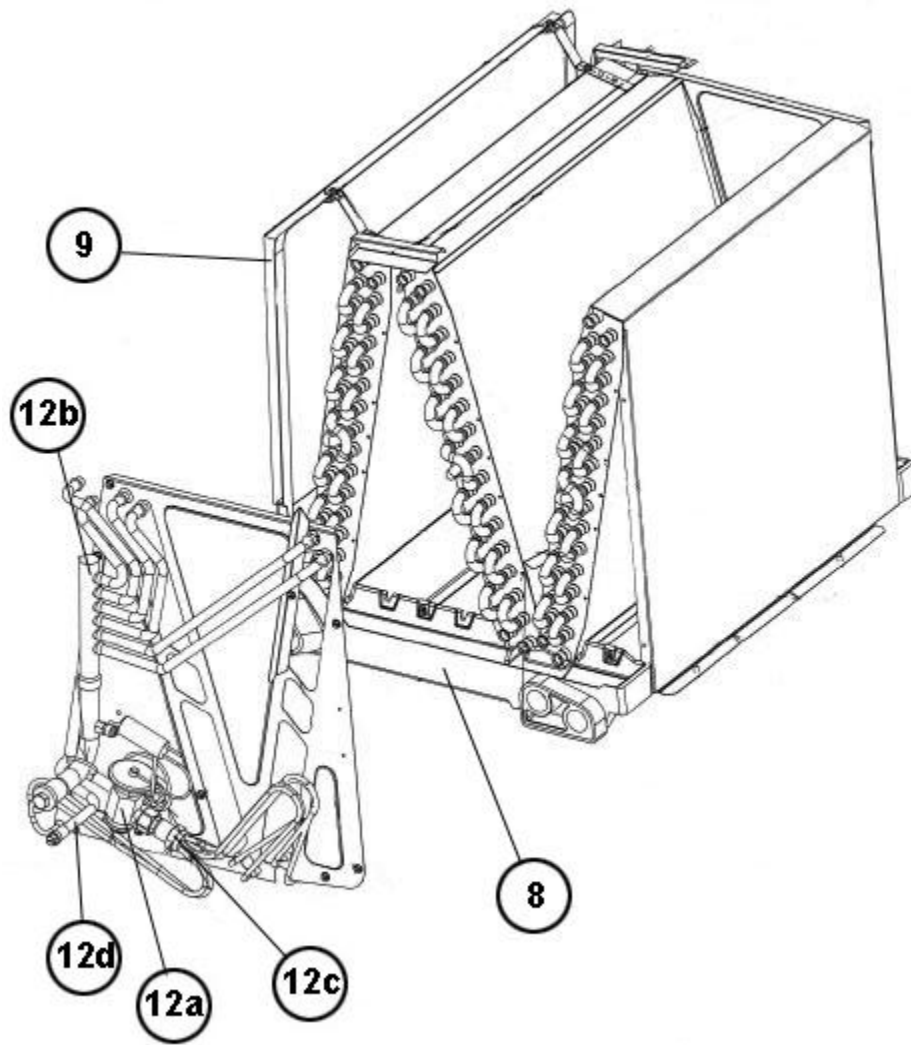

Active Coils

RCF-4824STAVUA

Parts List
12-March-2014

*This parts list is current as of the above revision date.
See <http://www.rheempartslists.net/92-42800-RCF-4824STAVUA.pdf> for the current revision.*

No.	Notes	Part Description	Part No.
		Drain Plug	68-100070-01
8		Drain Pan - Vertical	68-101130-04
9		Horizontal Adapter Kit (includes straps and shields)	RXHH-A04
12a		TXV	61-104031-02
12b		Header Assembly (7/8 inch)	82-104746-06
12c		Distributor Assembly	83-104030-04
12d		Tube - 3/8 Liquid (90 deg Elbow)	82-101977-10