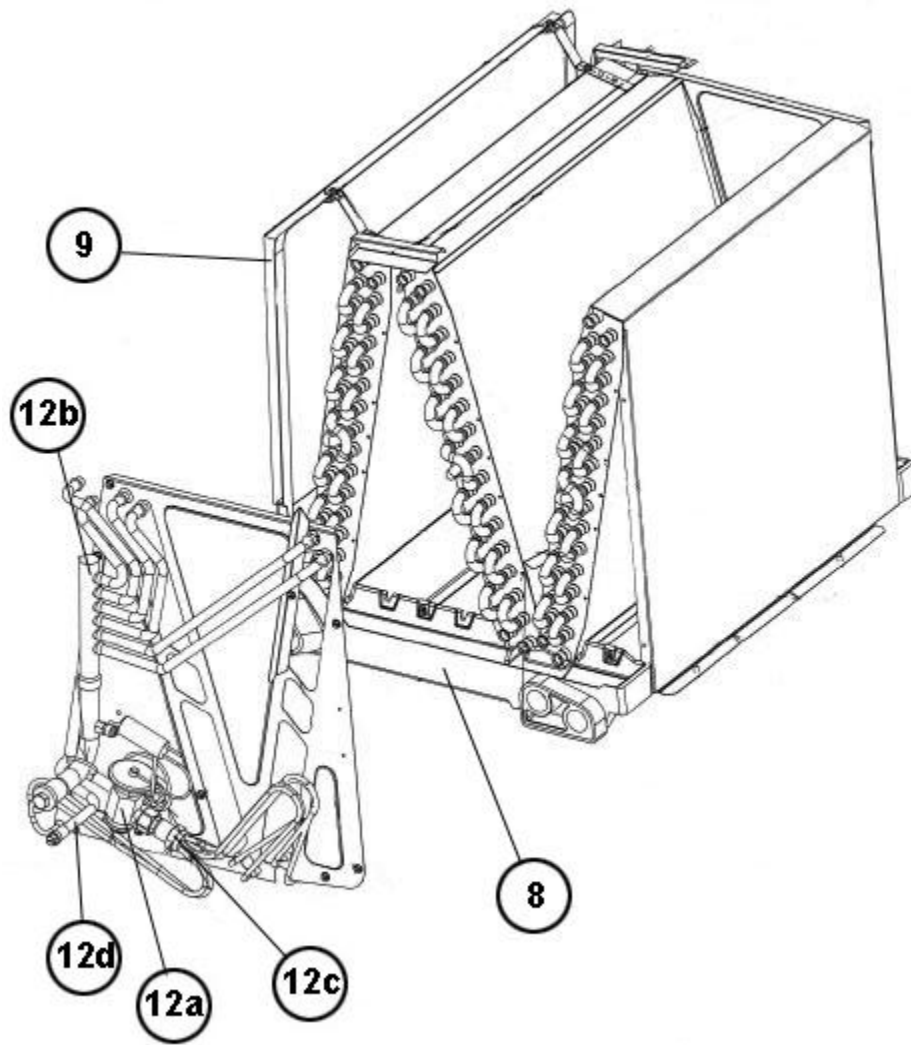

Active Coils

RCF-4821STAVUA

Parts List
12-March-2014

*This parts list is current as of the above revision date.
See <http://www.rheempartslists.net/92-42800-RCF-4821STAVUA.pdf> for the current revision.*

No.	Notes	Part Description	Part No.
		Drain Plug	68-100070-01
8		Drain Pan - Vertical	68-101130-03
9		Horizontal Adapter Kit (includes straps and shields)	RXHH-A04
12a		TXV	61-104031-02
12b		Header Assembly (7/8 inch)	82-104746-05
12c		Distributor Assembly	83-104030-04
12d		Tube - 3/8 Liquid (90 deg Elbow)	82-101977-09