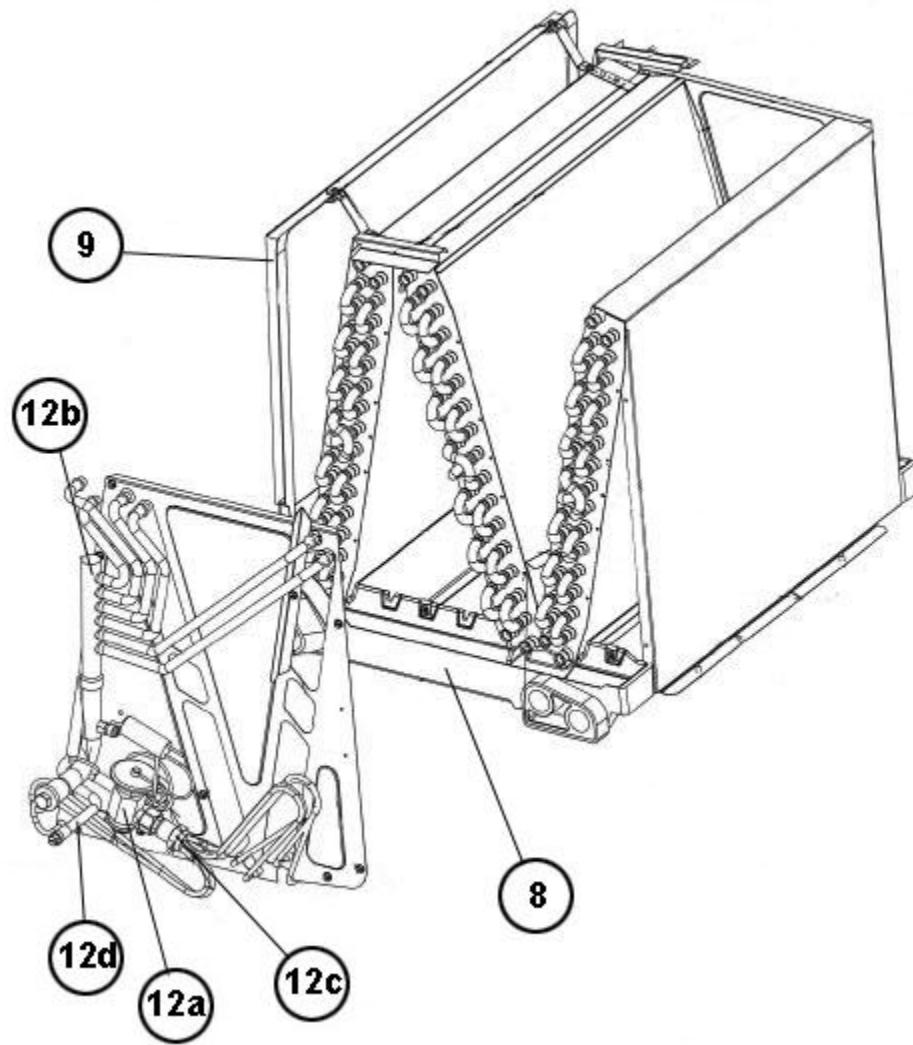

Active Coils

RCF-3621STAVUA

Parts List
12-March-2014

*This parts list is current as of the above revision date.
See <http://www.rheempartslists.net/92-42800-RCF-3621STAVUA.pdf> for the current revision.*

No.	Notes	Part Description	Part No.
		Drain Plug	68-100070-01
8		Drain Pan - Vertical	68-101130-03
9		Horizontal Adapter Kit (includes straps and shields)	RXHH-A03
12a		TXV	61-104031-01
12b		Header Assembly (3/4 inch)	82-104746-04
12c		Distributor Assembly	83-104030-04
12d		Tube - 3/8 Liquid (90 deg Elbow)	82-101977-09