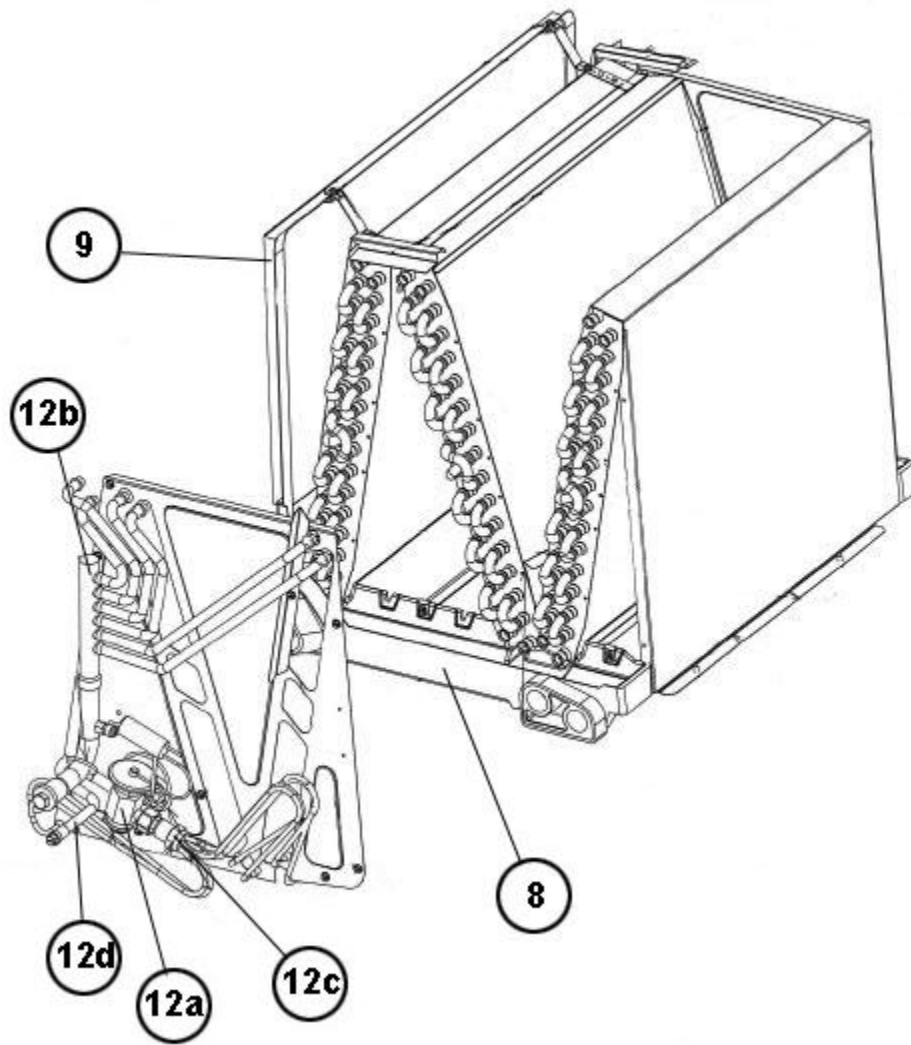

Active Coils

RCF-3621MTAVUA

Parts List
12-March-2014

*This parts list is current as of the above revision date.
See <http://www.rheempartslists.net/92-42800-RCF-3621MTAVUA.pdf> for the current revision.*

No.	Notes	Part Description	Part No.
		Drain Plug	68-100070-01
8		Drain Pan - Vertical	68-101130-03
9		Horizontal Adapter Kit (includes straps and shields)	RXHH-A04
12a		TXV	61-104031-01
12b		Header Assembly (7/8 inch)	82-104746-05
12c		Distributor Assembly	83-104030-04
12d		Tube - 3/8 Liquid (90 deg Elbow)	82-101977-09