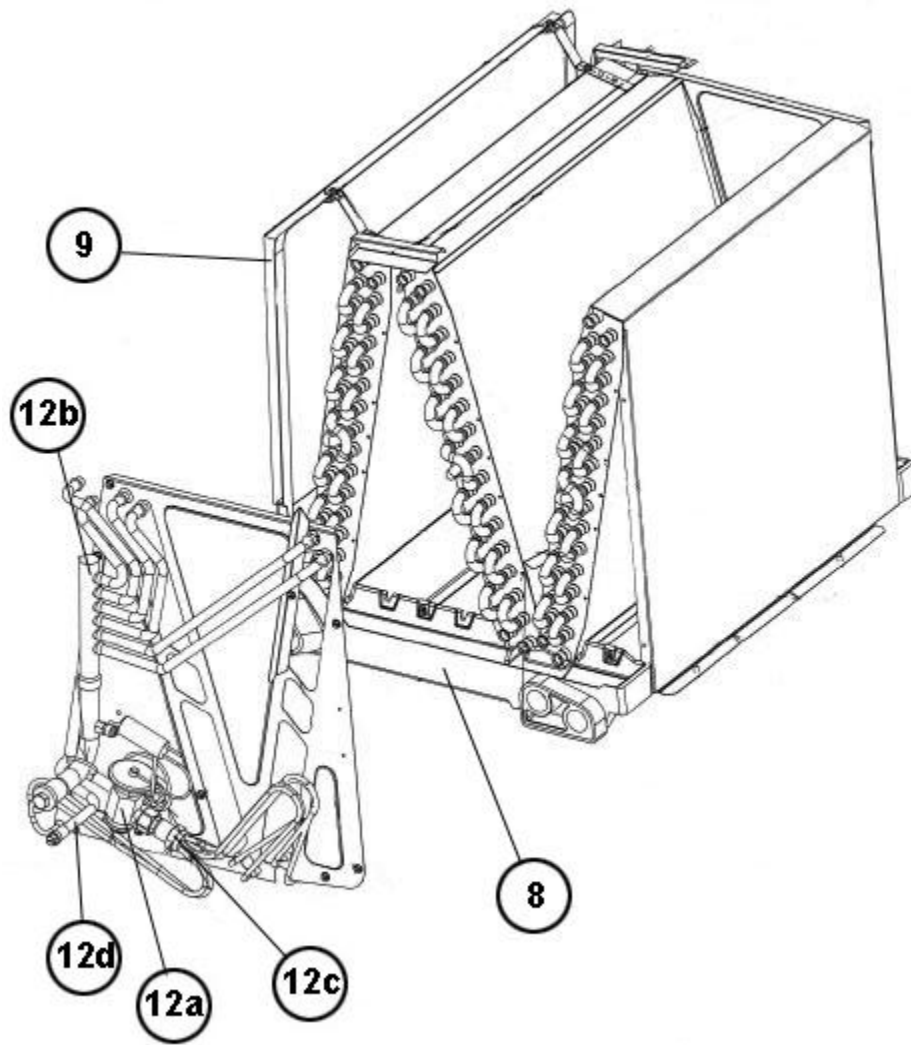

# RCF-3617STAVUA

Parts List  
12-March-2014

*This parts list is current as of the above revision date.  
See <http://www.rheempartslists.net/92-42800-RCF-3617STAVUA.pdf> for the current revision.*

No.	Notes	Part Description	Part No.
		Drain Plug	68-100070-01
8		Drain Pan - Vertical	68-101130-02
9		Horizontal Adapter Kit (includes straps and shields)	RXHH-A03
12a		TXV	61-104031-01
12b		Header Assembly (3/4 inch)	82-104746-03
12c		Distributor Assembly	83-104030-04
12d		Tube - 3/8 Liquid (90 deg Elbow)	82-101977-09