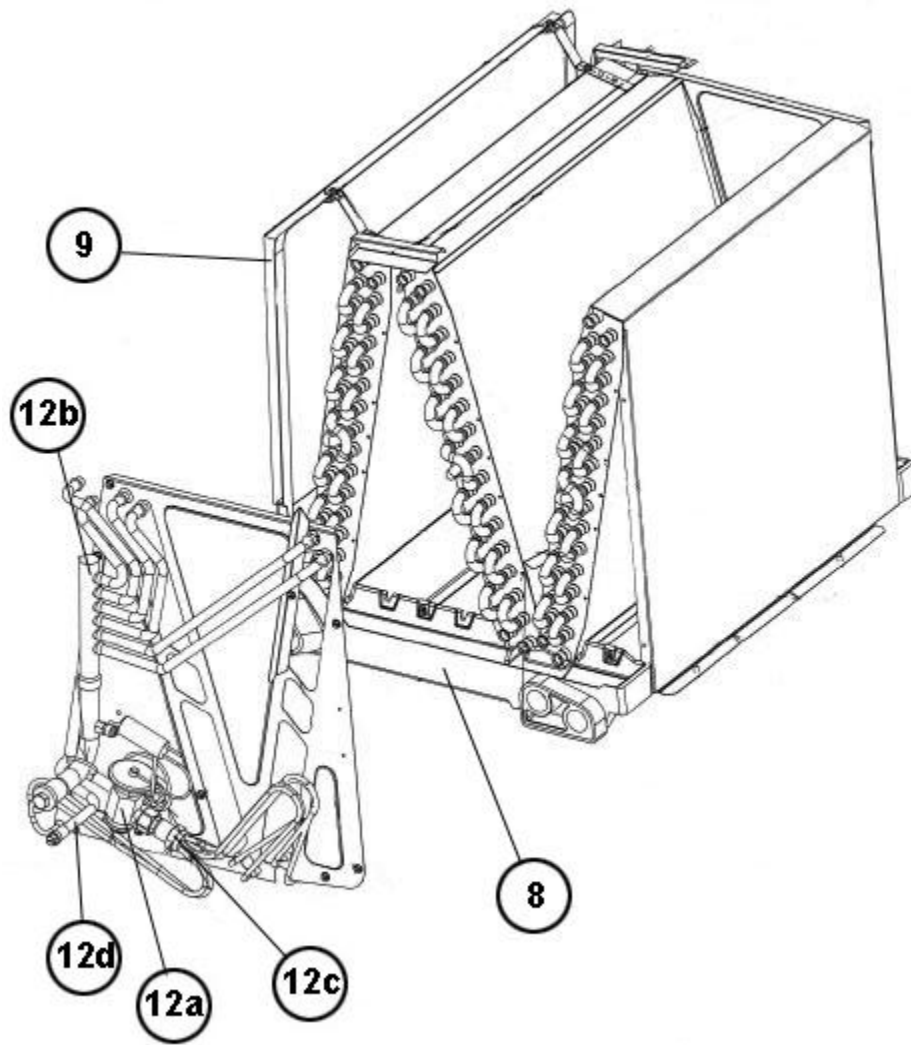

Active Coils

RCF-2421MTAVUA

Parts List
12-March-2014

*This parts list is current as of the above revision date.
See <http://www.rheempartslists.net/92-42800-RCF-2421MTAVUA.pdf> for the current revision.*

No.	Notes	Part Description	Part No.
		Drain Plug	68-100070-01
8		Drain Pan - Vertical	68-101130-03
9		Horizontal Adapter Kit (includes straps and shields)	RXHH-A03
12a		TXV	61-104031-04
12b		Header Assembly (3/4 inch)	82-104746-04
12c		Distributor Assembly	83-104030-04
12d		Tube - 3/8 Liquid (90 deg Elbow)	82-101977-09