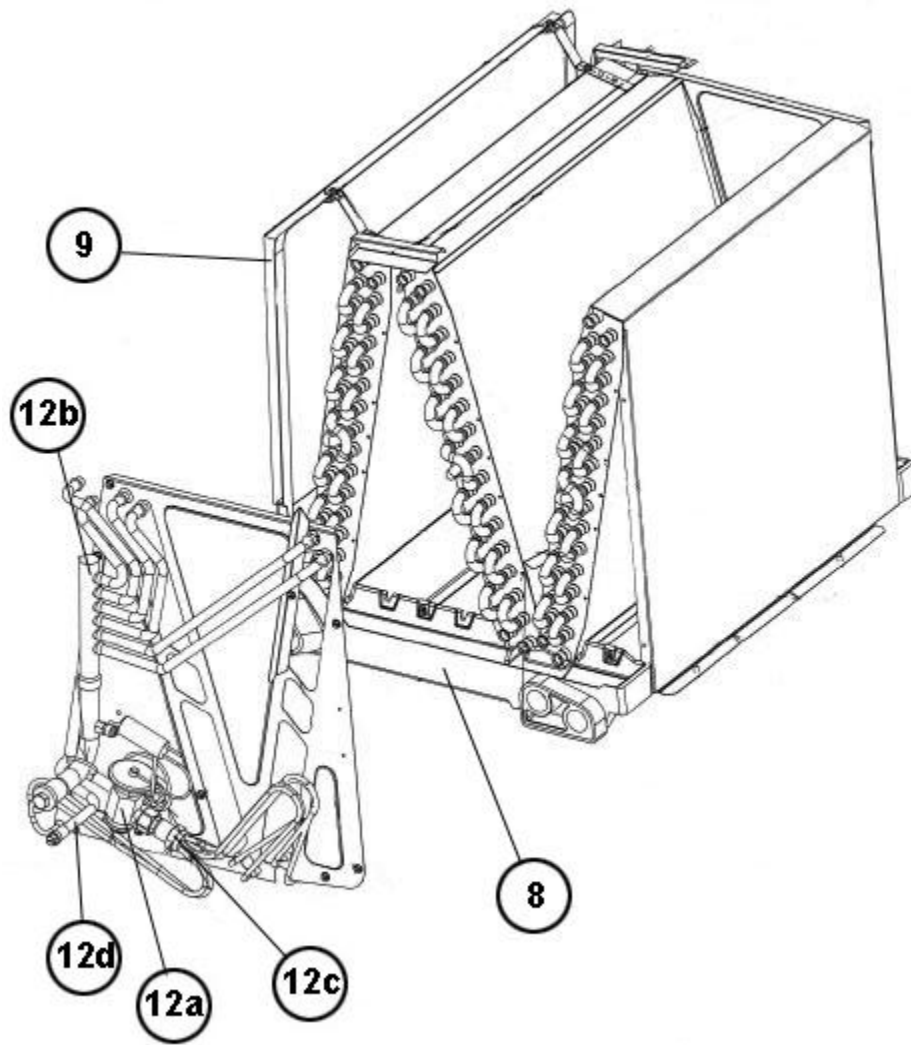

Active Coils

RCF-2417STAVUA

Parts List
12-March-2014

*This parts list is current as of the above revision date.
See <http://www.rheempartslists.net/92-42800-RCF-2417STAVUA.pdf> for the current revision.*

No.	Notes	Part Description	Part No.
		Drain Plug	68-100070-01
8		Drain Pan - Vertical	68-101130-02
9		Horizontal Adapter Kit (includes straps and shields)	RXHH-A02
12a		TXV	61-104031-04
12b		Header Assembly (3/4 inch)	82-104746-02
12c		Distributor Assembly	83-104030-02
12d		Tube - 3/8 Liquid (90 deg Elbow)	82-104746-02