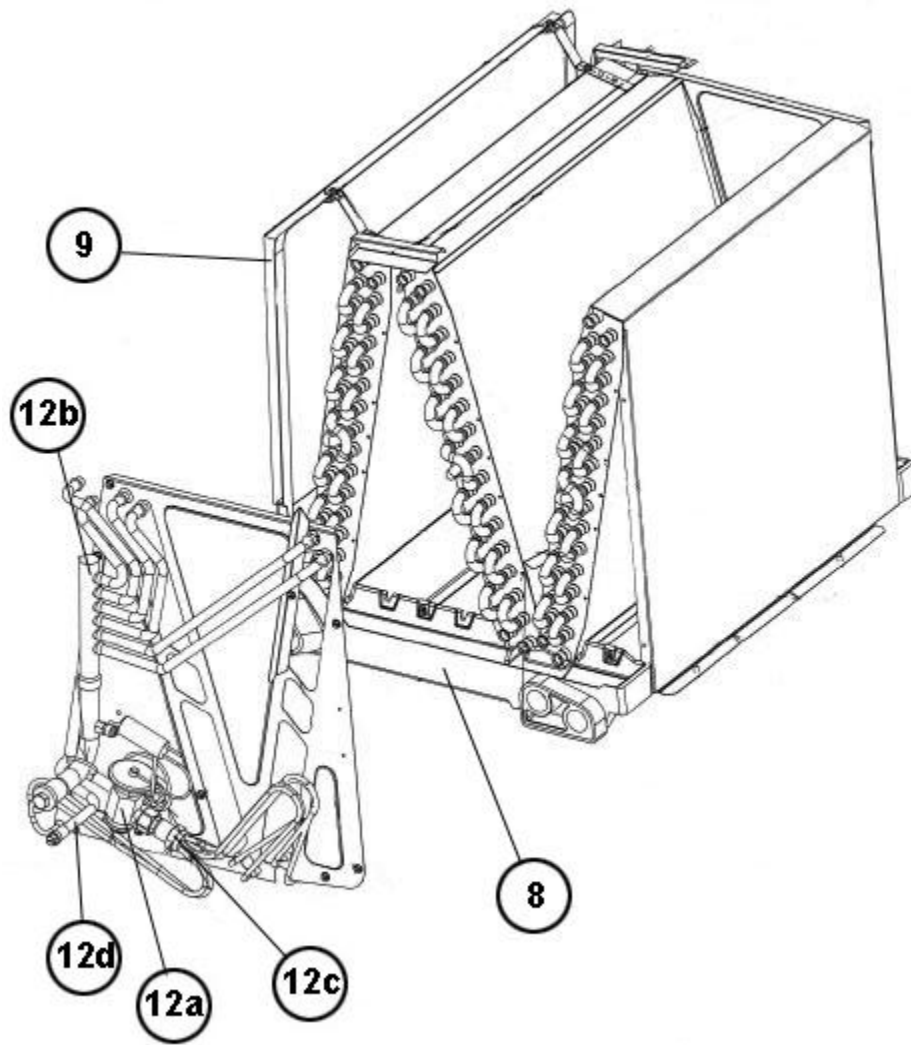

Active Coils

RCF-2417MTAVUA

Parts List
12-March-2014

*This parts list is current as of the above revision date.
See <http://www.rheempartslists.net/92-42800-RCF-2417MTAVUA.pdf> for the current revision.*

No.	Notes	Part Description	Part No.
		Drain Plug	68-100070-01
8		Drain Pan - Vertical	68-101130-02
9		Horizontal Adapter Kit (includes straps and shields)	RXHH-A03
12a		TXV	61-104031-04
12b		Header Assembly (3/4 inch)	82-104746-03
12c		Distributor Assembly	83-104030-04
12d		Tube - 3/8 Liquid (90 deg Elbow)	82-101977-09