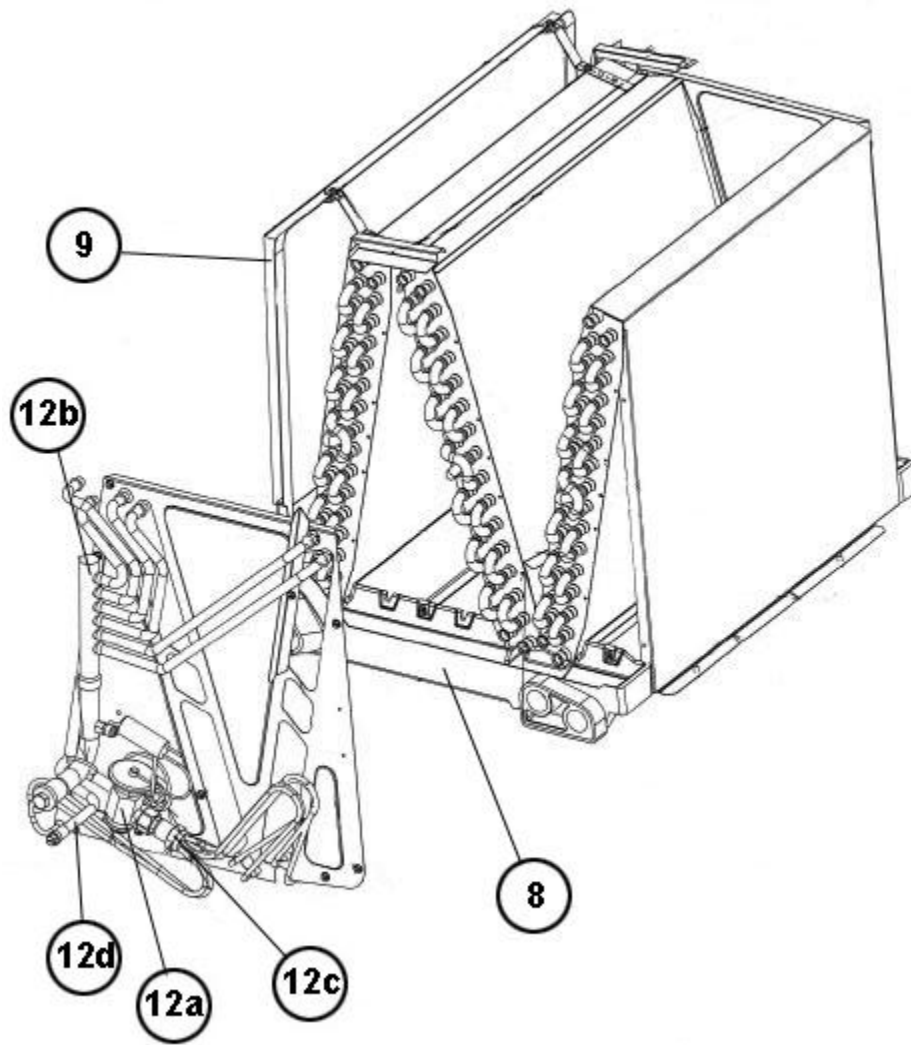

Active Coils

RCF-2414STAVUA

Parts List
12-March-2014

*This parts list is current as of the above revision date.
See <http://www.rheempartslists.net/92-42800-RCF-2414STAVUA.pdf> for the current revision.*

No.	Notes	Part Description	Part No.
		Drain Plug	68-100070-01
8		Drain Pan - Vertical	68-101130-05
9		Horizontal Adapter Kit (includes straps and shields)	RXHH-A01
12a		TXV	61-104031-05
12b		Header Assembly (3/4 inch)	82-104746-09
12c		Distributor Assembly	83-104030-01
12d		Tube - 3/8 Liquid (90 deg Elbow)	82-101977-09