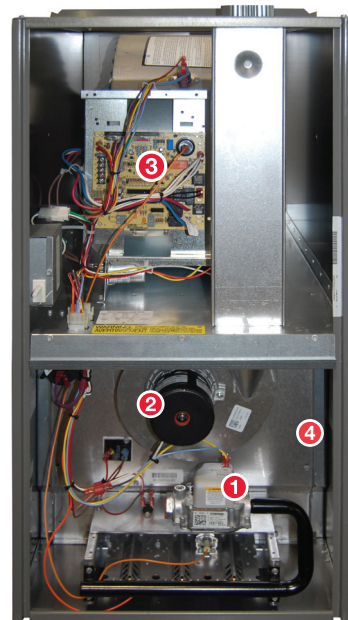

Engineered for High-Performance

Rheem-Exclusive
PlusOne™
Ignition System

Industry-First
PlusOne™
Diagnostics

We Did the Work So You Can Stay Comfortable

Our gas furnace line was already recognized as best in its class**, but that didn't stop us from making it better. We designed our new *Classic Plus™* Series Gas Furnace to provide your home with reliable, easy-to-maintain and quiet comfort for years to come.

Reliability is essential to your home comfort. That's why we've engineered our gas furnace with the **1 PlusOne™ Ignition System**. Our **Direct Spark Ignition** is a Rheem-exclusive feature that's nine times more reliable than most hot surface igniters. It's also the same proven design used in commercial HVAC equipment and gas home appliances. Our patented heat exchanger is quick and easy to clean – when needed – by your local Rheem Dealer. And a clean furnace is a long-running furnace.

Increase your energy savings with a new gas furnace from Rheem. Our R801T delivers 80% AFUE, which means 80% of the fuel in your furnace is converted to heat. The **2 constant torque ECM motor** maintains efficiency across a range of operating speeds, using less electrical energy than a standard PSC motor.

Fast and accurate diagnostics are a big benefit to both you and your dealer. The Rheem *Classic Plus™* Series Gas Furnace features **3 PlusOne™ Diagnostics**, our industry-first 7-segment alphanumeric LED display that simplifies troubleshooting. Just in case there's a need, service calls are faster, which ultimately saves you money.

Hassle-free installation saves you and your dealer time and trouble. The **4 34" cabinet** fits nicely in tight spaces allowing for both new construction and retrofit installations.

YOUR LOCAL RHEEM DEALER

Benefits At-A-Glance

PlusOne™ Features:

PlusOne™ Ignition System –
Direct Spark Ignition
PlusOne™ Diagnostics –
7-segment LED display

Motor:

Single-stage constant torque ECM

Warranties***:

Conditional parts – 10-year
Heat exchanger – 20-year

Efficiency*:

80% AFUE

Reliability:

PlusOne™ Ignition System for
nine times more reliability

We Thought of
Everything... And
Then Some.

360°+1

The Rheem *Classic Plus™* Series Gas Furnace was developed using our 360°+1 design philosophy, which means every detail of the product is meticulously evaluated from every angle. We consider the work that goes into installing and servicing our products, as well as how we can deliver the very best homeowner experience. And then we take it a step further. That's 360°+1. And that's why you can count on your Rheem gas furnace to bring you and your family years of comfort.

Rheem Heating, Cooling
& Water Heating

Founded in 1925, our mission is still simple: help your family enjoy a new degree of comfort with solutions that keep you cool in the summer, warm in the winter and enjoying hot water year-round. To learn more about our products, including our line of Integrated Home Comfort Solutions, visit us online at Rheem.com.

Rheem USA

5600 Old Greenwood Road
Fort Smith, Arkansas 72903

In keeping with its policy of continuous progress & product improvement, Rheem reserves the right to make changes without notice.

*Annual Fuel Utilization Efficiency (AFUE) measures the amount of heat delivered to a home compared to the amount of fuel that is supplied to the unit. Higher AFUE ratings reflect higher efficiency.

**80% Gas Furnace and AC Focus Group Analysis/February 10, 2011

***Registration within 60 days of installation, original homeowner and residential application only. See Warranty Card for full details.