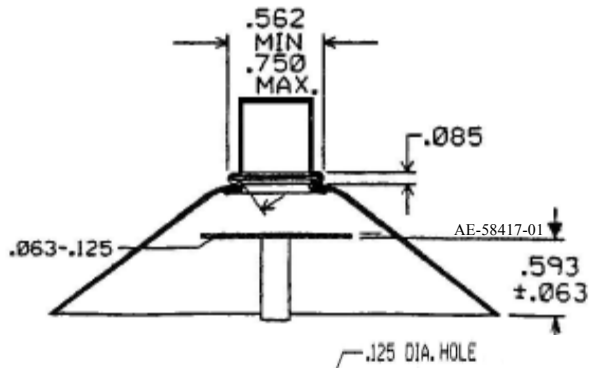

PROSTOCK / DIVISION OF RHEEM MFG.

PART NUMBER	DESCRIPTION	QTY
AE-61652-01	EXHAUST HOOD	1
AE-58417-01	EXHAUST DEFLECTOR	1
AE-61653-01	FLUE TUBE	1
AE-61653-02	FLUE TUBE	1
Screws		2

Dr. By.	Date	Original Release No.	Page	Rev.
B. Riley	01/08/02	P-00036	01	00

EXHAUST HOOD ASSEMBLY KIT

**PART NO
AS-61654-81**

REVISION