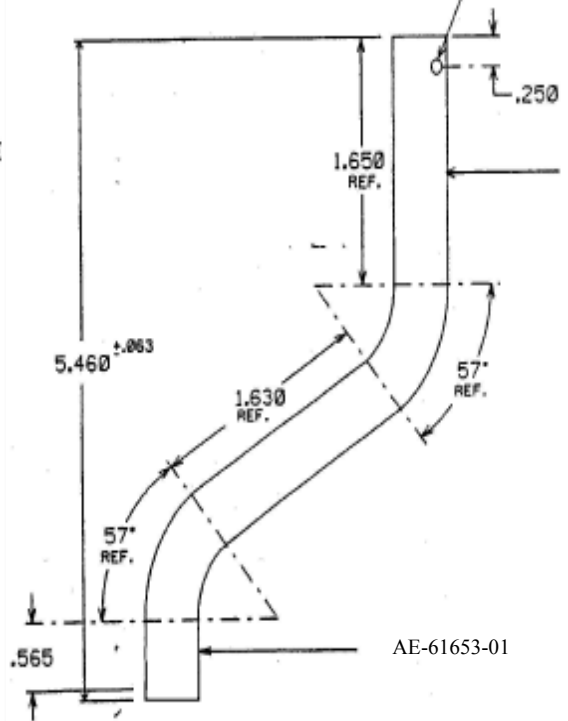

PROSTOCK / DIVISION OF RHEEM MFG.

PART NUMBER	DESCRIPTION	QTY
AE-61652-01	EXHAUST HOOD	1
AE-58417-01	EXHAUST DEFLECTOR	1
AE-61653-01	FLUE TUBE	1
AE-61653-02	FLUE TUBE	1
Screws		2

Dr. By.	Date	Original Release No.	Page	Rev.
B. Riley	01/08/02	P-00036	01	00

EXHAUST HOOD ASSEMBLY KIT

**PART NO
AS-61654-81**

REVISION