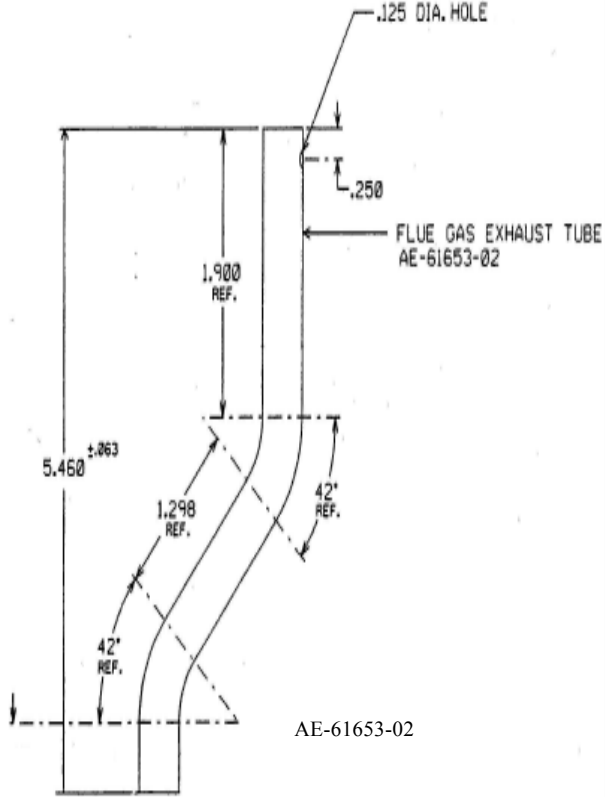

PROSTOCK / DIVISION OF RHEEM MFG.

PART NUMBER	DESCRIPTION	QTY
AE-61652-01	EXHAUST HOOD	1
AE-58417-01	EXHAUST DEFLECTOR	1
AE-61653-01	FLUE TUBE	1
AE-61653-02	FLUE TUBE	1
Screws		2

Dr. By.	Date	Original Release No.	Page	Rev.
B. Riley	01/08/02	P-00036	01	00

EXHAUST HOOD ASSEMBLY KIT

**PART NO
AS-61654-81**

REVISION