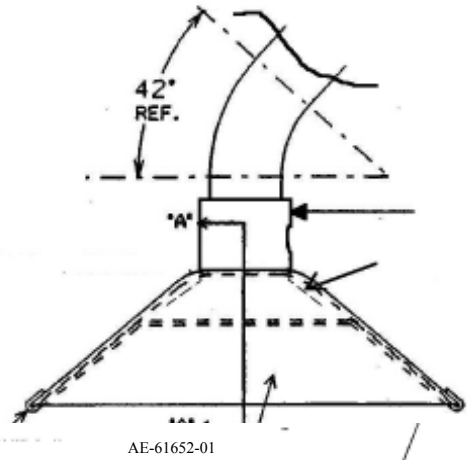

PROSTOCK / DIVISION OF RHEEM MFG.

PART NUMBER	DESCRIPTION	QTY
AE-61652-01	EXHAUST HOOD	1
AE-58417-01	EXHAUST DEFLECTOR	1
AE-61653-01	FLUE TUBE	1
AE-61653-02	FLUE TUBE	1
Screws		2

Dr. By.	Date	Original Release No.	Page	Rev.
B. Riley	01/08/02	P-00036	01	00