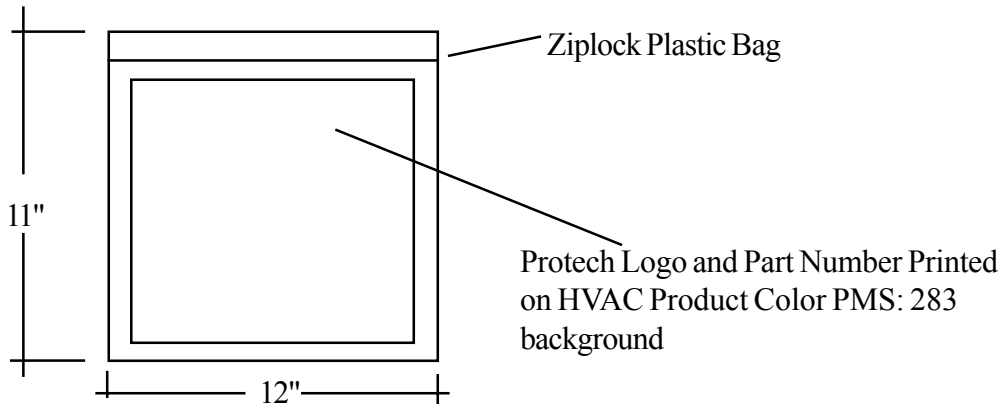

PROSTOCK / DIVISION OF RHEEM MFG.

**Dimension** : 1/8" x 2" x 30'  
**Temperature** : -20°F (-29°C) - 160°F (71°C)  
 High Density Cross linked Polyethylene Foam coated w/ rubber base adhesive  
**Packaging** : Individually packed in plastic bag (Protech Brand)  
 Case quantity 12 (Individually packed) Rolls