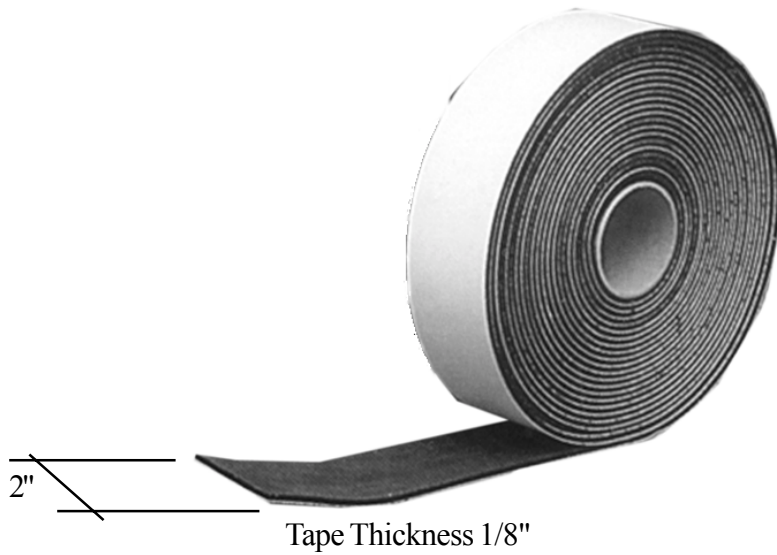

PROSTOCK / DIVISION OF RHEEM MFG.

**Dimension** : 1/8" x 2" x 30'  
**Temperature** : -20°F (-29°C) - 160°F (71°C)  
 High Density Cross linked Polyethylene Foam coated w/ rubber base adhesive  
**Packaging** : Individually packed in plastic bag (Protech Brand)  
 Case quantity 12 (Individually packed) Rolls