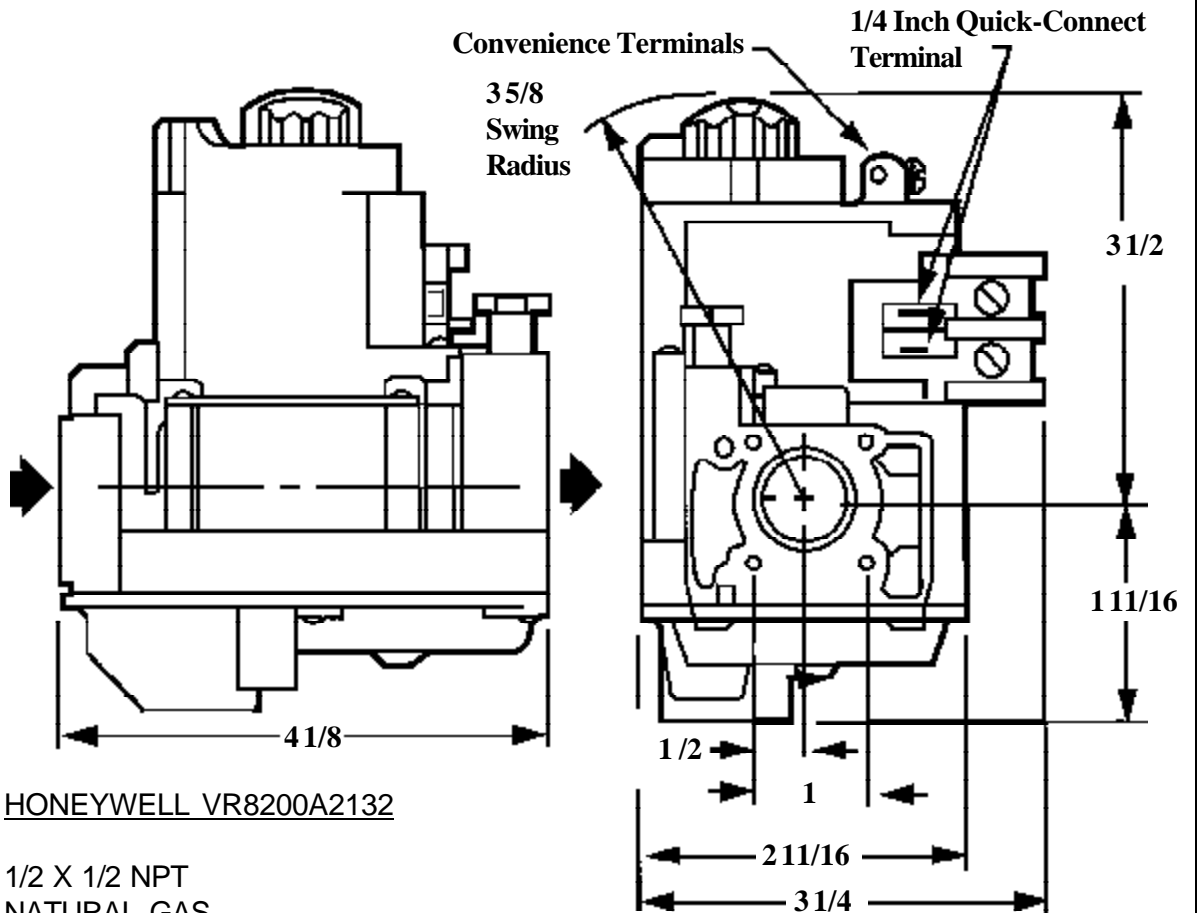

UNIVERSAL PARTS / DIVISION OF RHEEM MFG.

HONEYWELL VR8200A2132

1/2 X 1/2 NPT
NATURAL GAS

PRESSURE REGULATION : 3.5" IN. W.C. STEP

24VOLT - 60HZ. OPERATORS

AMBIENT TEMPERATURE: 0° TO 175° F

MOUNTING: 0 TO 90 DEGREES FROM THE UPRIGHT POSITION
OG GAS CONTROL KNOB, INCLUDING VERTCALLY

PILOT GAS TAPPING: COMPRESSION FITTING FOR 1/4" OD TUBING
PRESSURE TAPPING: 1/8 " NPT W/ PLUG
PRESSURE RATING: 1/2 PSI INLET PRESSURE
ELECTRICAL CONNECTIONS: COMBINATION SCREW & 1/4" MALE QUICK CON-
NECT

This Gas Valve Kit Includes:

Qty	Description	PN
1	1/2 X 3/8 Straight Bushing	60-21806-62
1	3/4 Straight Flange w/4 screw	60-25072-04
1	Pilot Compression Fitting	N/A
1	Natural to LP conversion Kit	60-22513-01
1	Hex wrench	N/A

Dr. By.	Date	Original Release No.	Page	Rev.
M. Altiner	12/14/2000	N-00028	01	00

GAS VALVE - HONEYWELL

**PART NO
60-25075-02**

REVISION