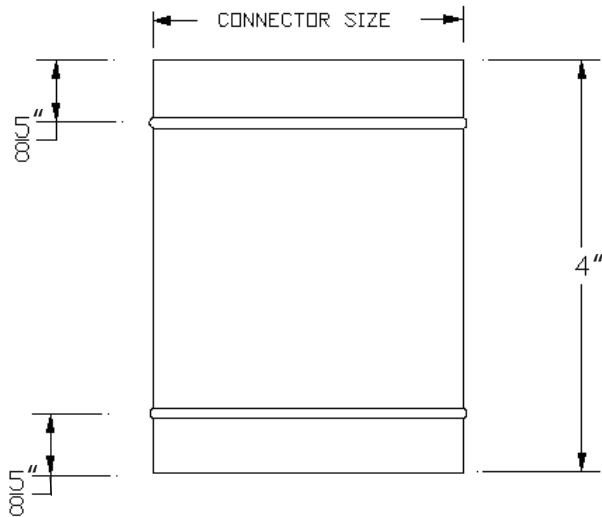

PRODUCT CATALOG

MODULAR METAL FABRICATORS INC.

Duct Connectors

**4" High - Raw - Bead 5/8" up Each End
Male / Female Locking Device - KD**

SIZE	Order QTY	PART NUMBER
4"		CODG0404BR
5"		CODG0504BR
6"		CODG0604BR
7"		CODG0704BR
8"		CODG0804BR
9"		CODG0904BR
10"		CODG1004BR
12"		CODG1204BR
14"		CODG1404BR
16"		CODG1604BR
18"		CODG1804BR
20"		CODG2004BR