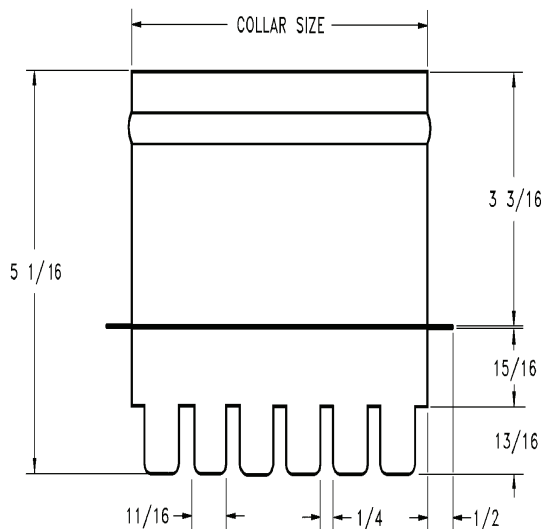

PRODUCT CATALOG

MODULAR METAL FABRICATORS INC.

Duct Board Start Collar

28 Gauge

DESCRIPTION:

- **Manufactured from Prime Galvanized Steel.**
- **Custom Sizes Upon Request**

SIZE	Order QTY	PART NUMBER
4"		CODBH04S
5"		CODBH05S
6"		CODBH06S
7"		CODBH07S
8"		CODBH08S
9"		CODBH09S
10"		CODBH10S
12"		CODBH12S
14"		CODBH14S
16"		CODBH16S
18"		CODBH18S
20"		CODBH20S