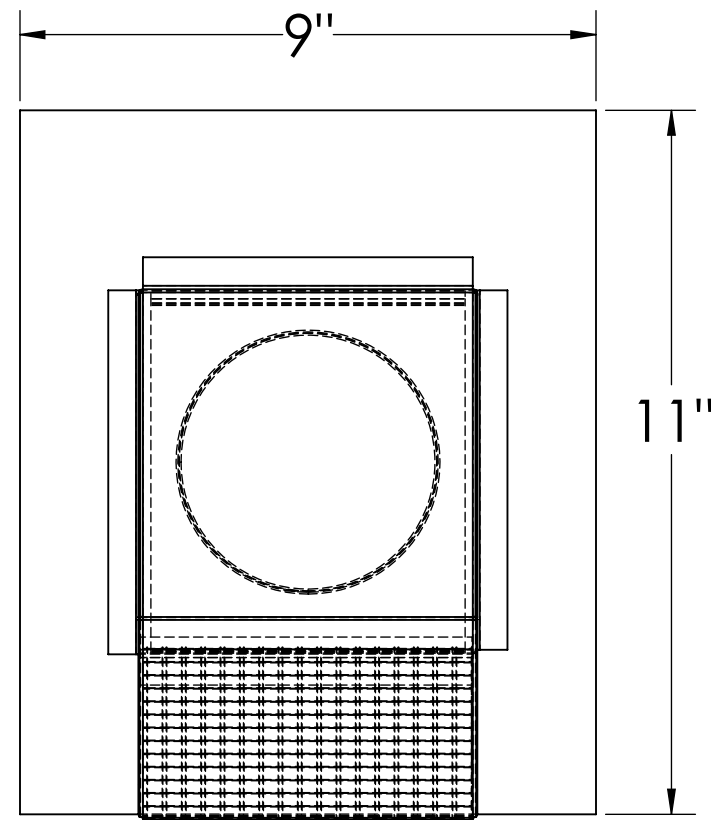

PART NUMBER	MATERIAL	COMMENTS
GNV4BL / RAV4BL	0.0145" PAINTED BLACK	DAMPER MATERIAL IS 0.016" ALUMINUM

NOTE: M&M RESERVES THE RIGHT TO INCREASE THE GAGE OF COMPONENT PARTS.

M&M MFG.CO.,INC.
4001 MARK IV PKWY.
P.O.BOX 163409
FORT WORTH, TX.76161
PH. (817) 336-2311
FAX.(817) 625-5193

Part title		GNV4BL (LP) / RAV4BL	
Proj. title		SUBMITTAL DRAWING	
Tolerances Unless Otherwise Specified		X.XXXX ±.0005; X.XXX ±.002; X.XX ±.01	
Fractional ±		Angles ±0° 15'	
Dr.by	A. JHAND	Date	10-12-2012
Ck.by		Scale	xx:xx
App.by		Asst#	XXXX-XXXX
		Sheet	XX of XX
Part no.		RAV4BL/GNV4BL(LP) /	