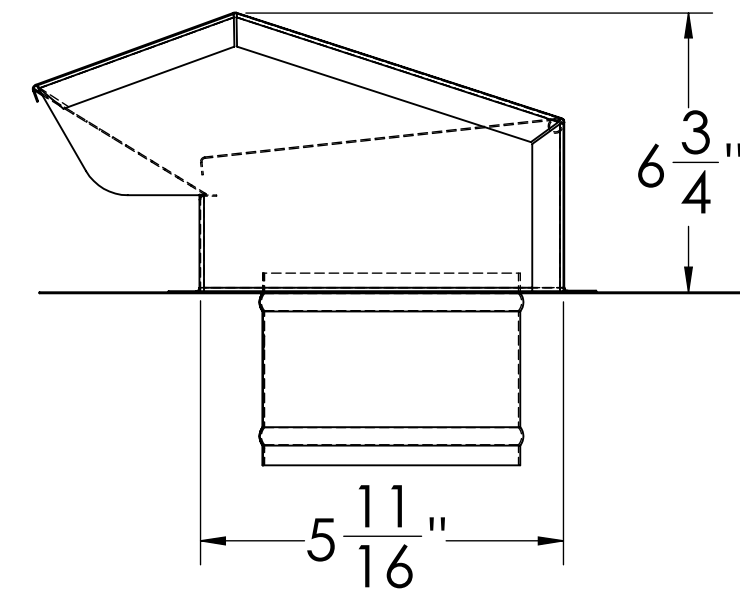

PART NUMBER	MATERIAL	COMMENTS
GNV4BL / RAV4BL	0.0145" PAINTED BLACK	DAMPER MATERIAL IS 0.016" ALUMINUM

NOTE: M&M RESERVES THE RIGHT TO INCREASE THE GAGE OF COMPONENT PARTS.

M&M MFG.CO.,INC.
4001 MARK IV PKWY.
P.O.BOX 163409
FORT WORTH, TX.76161
PH. (817) 336-2311
FAX.(817) 625-5193

CONFIDENTIAL

THIS DOCUMENT IS THE CONFIDENTIAL PROPRIETARY INFORMATION OF M&M MFG. CO. AND SHALL NOT BE DISCLOSED, COPIED, OR USED FOR ANY PURPOSE OTHER THAN FOR WHICH THIS DOCUMENT IS SPECIFICALLY FURNISHED WITHOUT PRIOR WRITTEN CONSENT AND APPROVAL OF M&M MFG. CO.

Part title		GNV4BL (LP) / RAV4BL	
Proj. title		SUBMITTAL DRAWING	
Tolerances Unless Otherwise Specified		X.XXXX ±.0005; X.XXX ±.002; X.XX ±.01	
Fractional ±		Angles ±0° 15'	
Dr.by	A. JHAND	Date	10-12-2012
Ck.by		Scale	xx:xx
App.by		Asst#	XXXX-XXXX
		Sheet	XX of XX
Part no.		RAV4BL/GNV4BL(LP) /