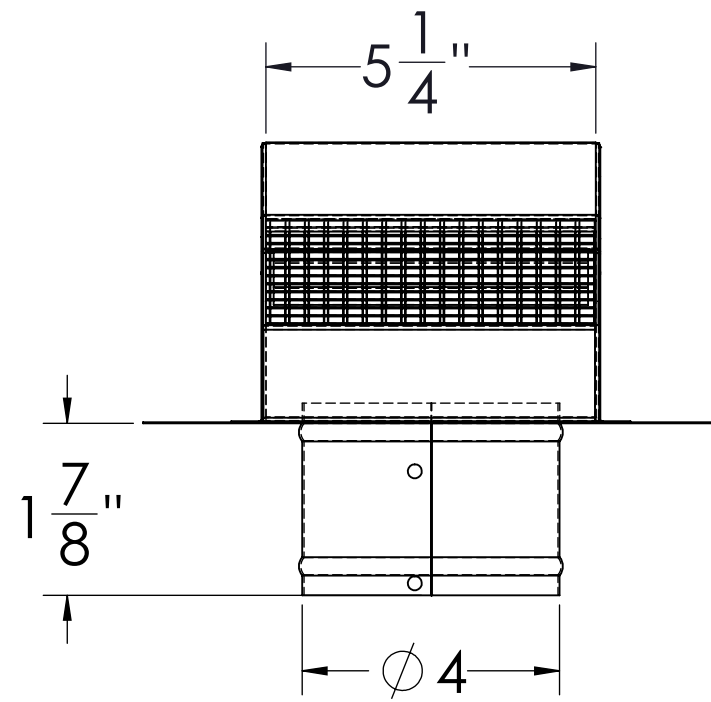

PART NUMBER	MATERIAL	COMMENTS
GNV4BL / RAV4BL	0.0145" PAINTED BLACK	DAMPER MATERIAL IS 0.016" ALUMINUM

NOTE: M&M RESERVES THE RIGHT TO INCREASE THE GAGE OF COMPONENT PARTS.

M&M MFG.CO.,INC.
4001 MARK IV PKWY.
P.O.BOX 163409
FORT WORTH, TX.76161
PH. (817) 336-2311
FAX.(817) 625-5193

Part title		GNV4BL (LP) / RAV4BL	
Proj. title		SUBMITTAL DRAWING	
Tolerances Unless Otherwise Specified		X.XXXX ±.0005; X.XXX ±.002; X.XX ±.01	
Fractional ±		Angles ±0° 15'	
Dr.by	A. JHAND	Date	10-12-2012
Ck.by		Scale	xx:xx
App.by		Asst#	XXXX-XXXX
		Sheet	XX of XX
Part no.		RAV4BL/GNV4BL(LP) /	