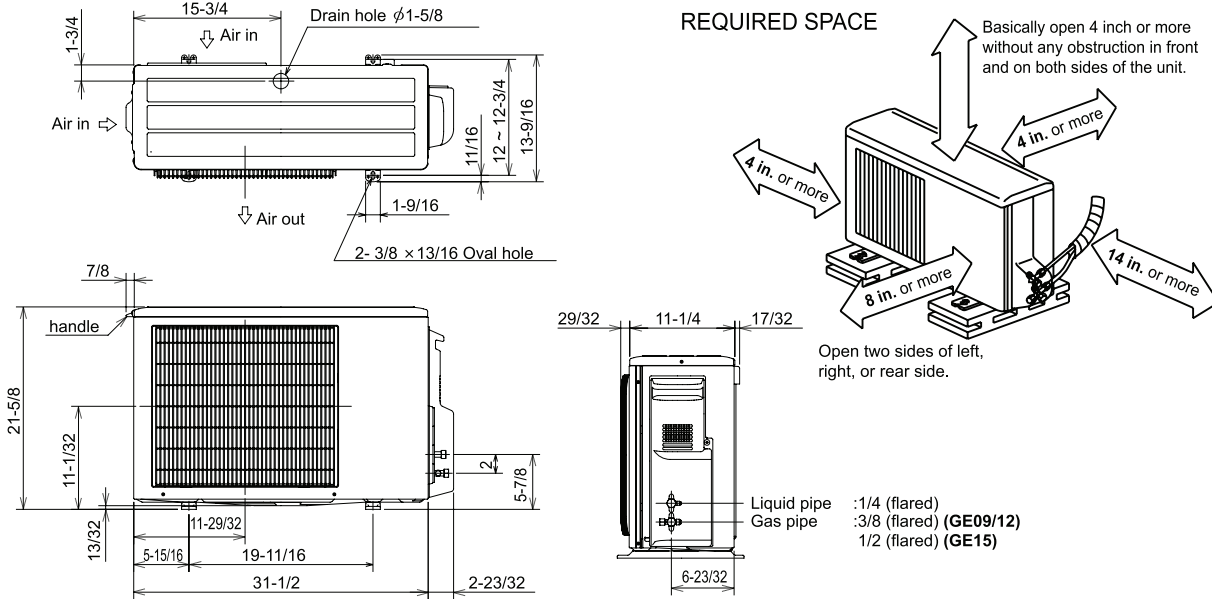

DIMENSIONS: MSZ-GE15NA-8 & MUZ-GE15NA-1

MSZ-GE15NA-8

Unit: inch

MUZ-GE15NA-1

Unit: inch

COOLING & HEATING

1340 Satellite Boulevard, Suwanee, GA 30024
Toll Free: 800-433-4822 www.mehvac.com