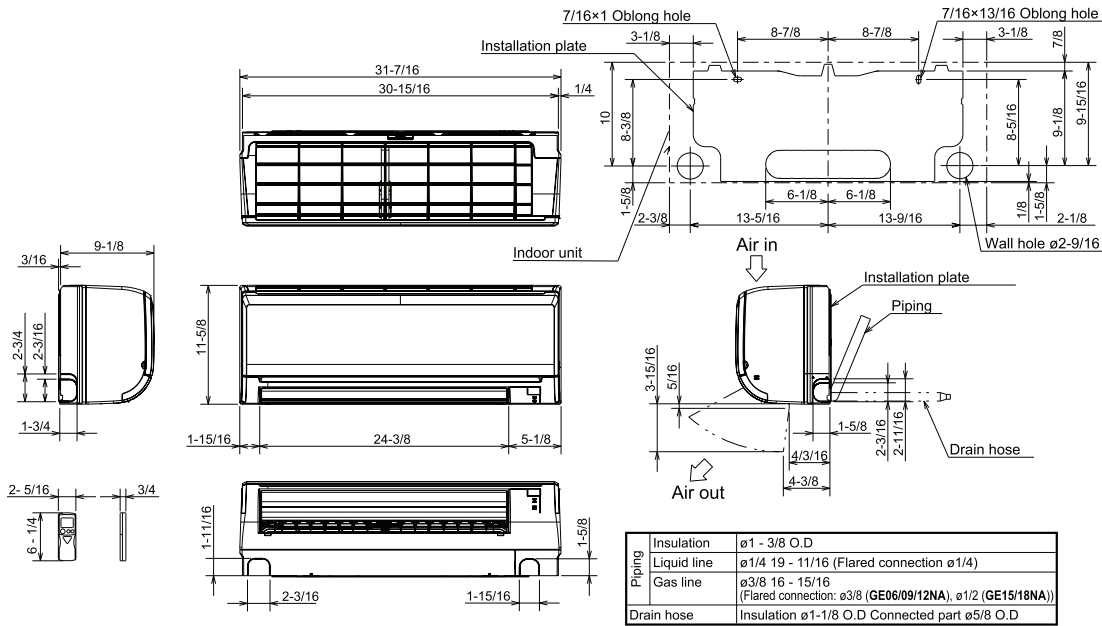

DIMENSIONS: MSZ-GE15NA-8 & MUZ-GE15NA-1

MSZ-GE15NA-8

Unit: inch

MUZ-GE15NA-1

Unit: inch

COOLING & HEATING

1340 Satellite Boulevard, Suwanee, GA 30024
Toll Free: 800-433-4822 www.mehvac.com