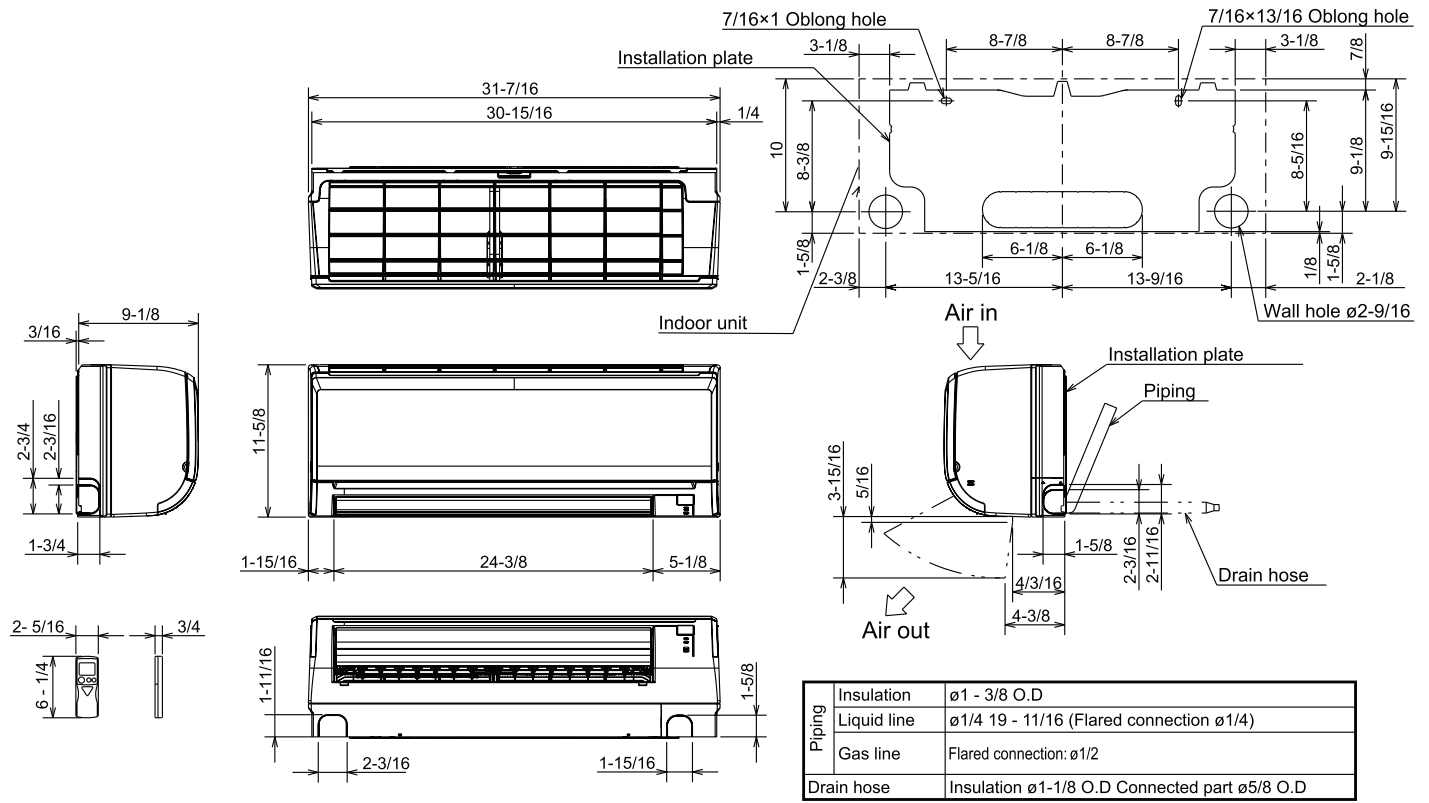

DIMENSIONS: MSZ-GE15NA

Unit: inch

Intertek

1340 Satellite Boulevard
Suwanee, GA 30024
Tele: 678-376-2900 • Fax: 800-889-9904
Toll Free: 800-433-4822
www.mehvac.com