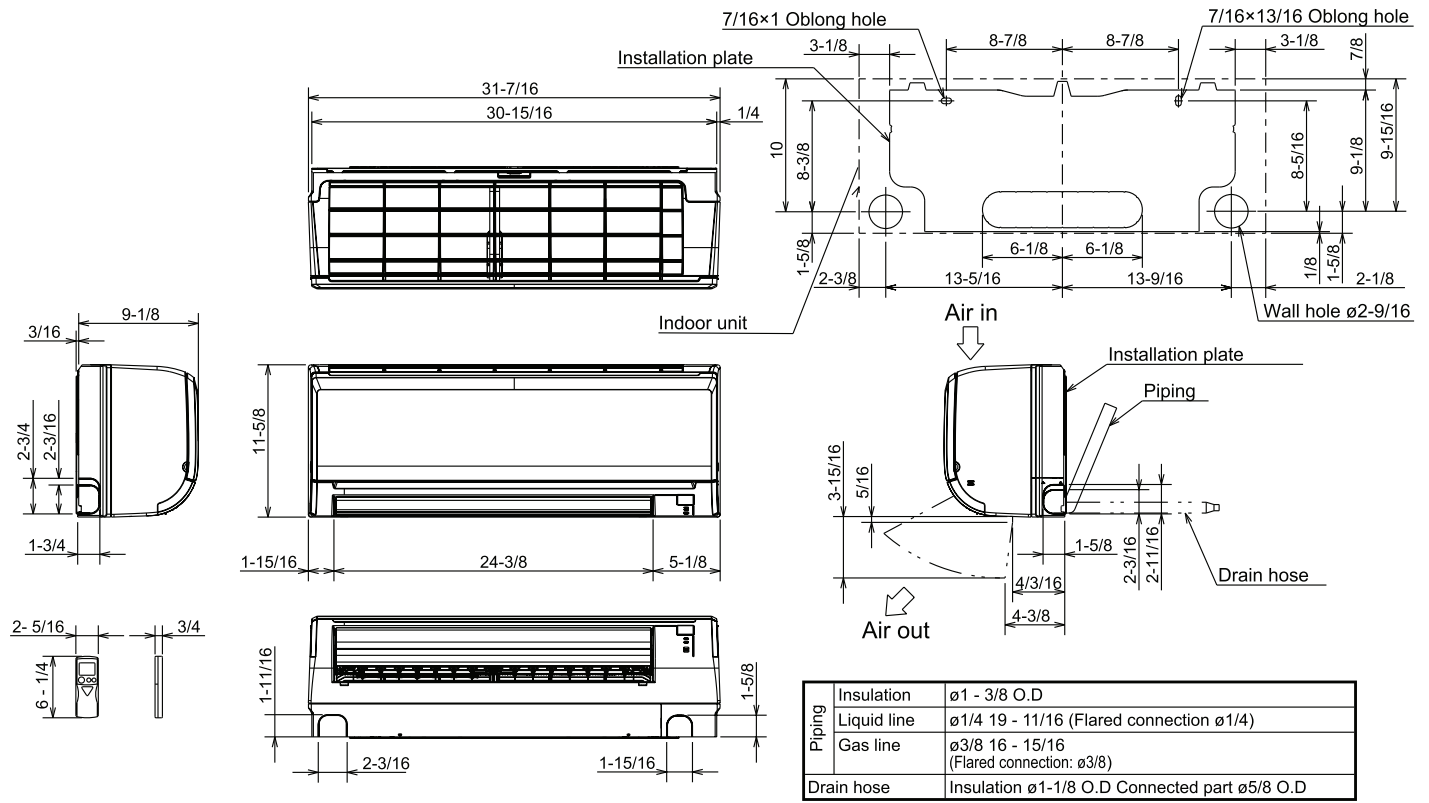

DIMENSIONS: MSZ-GE09NA-8

Unit: inch

1340 Satellite Boulevard, Suwanee, GA 30024
Toll Free: 800-433-4822 www.mehvac.com