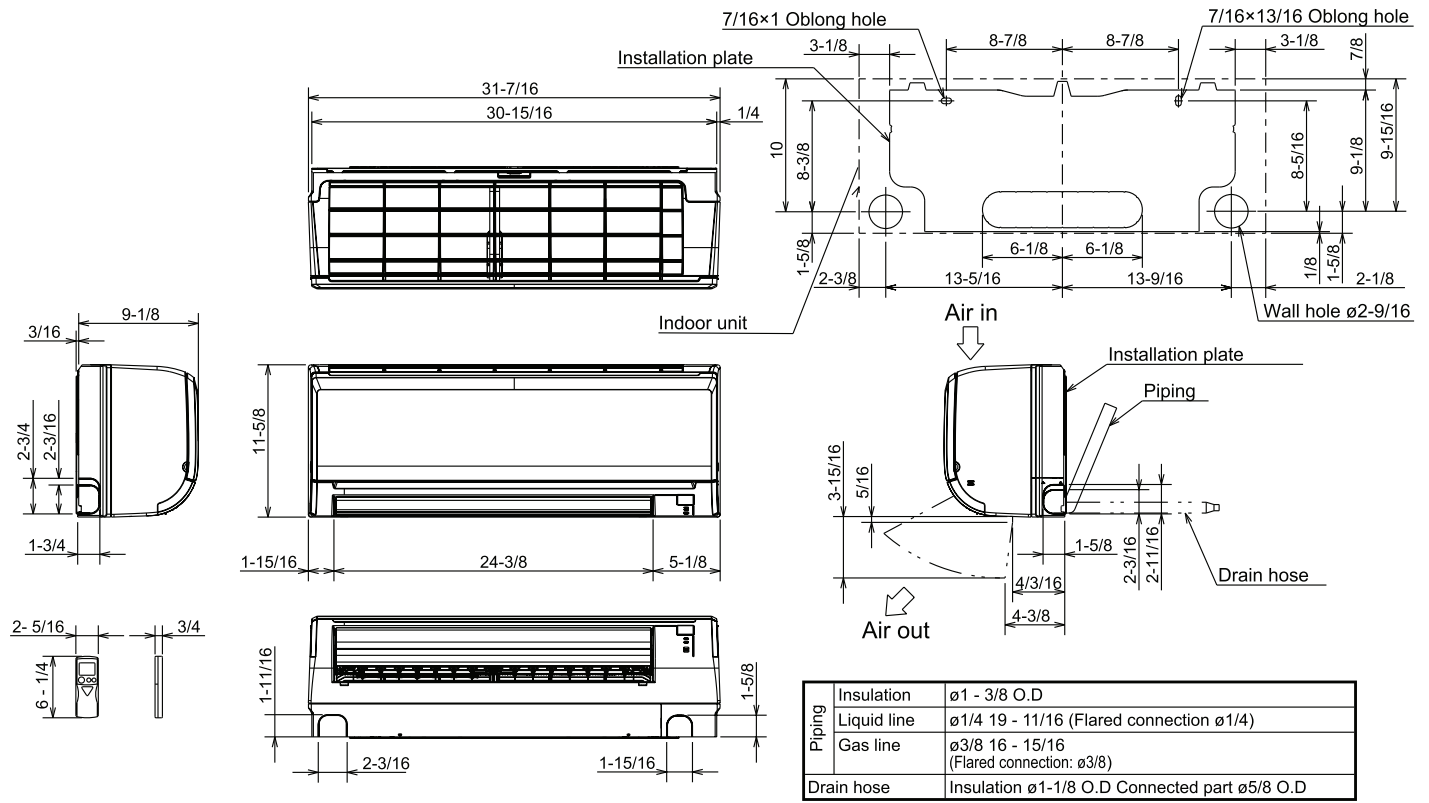

DIMENSIONS: MSZ-GE06NA-9

Unit: inch

COOLING & HEATING

1340 Satellite Boulevard, Suwanee, GA 30024
Toll Free: 800-433-4822 www.mehvac.com