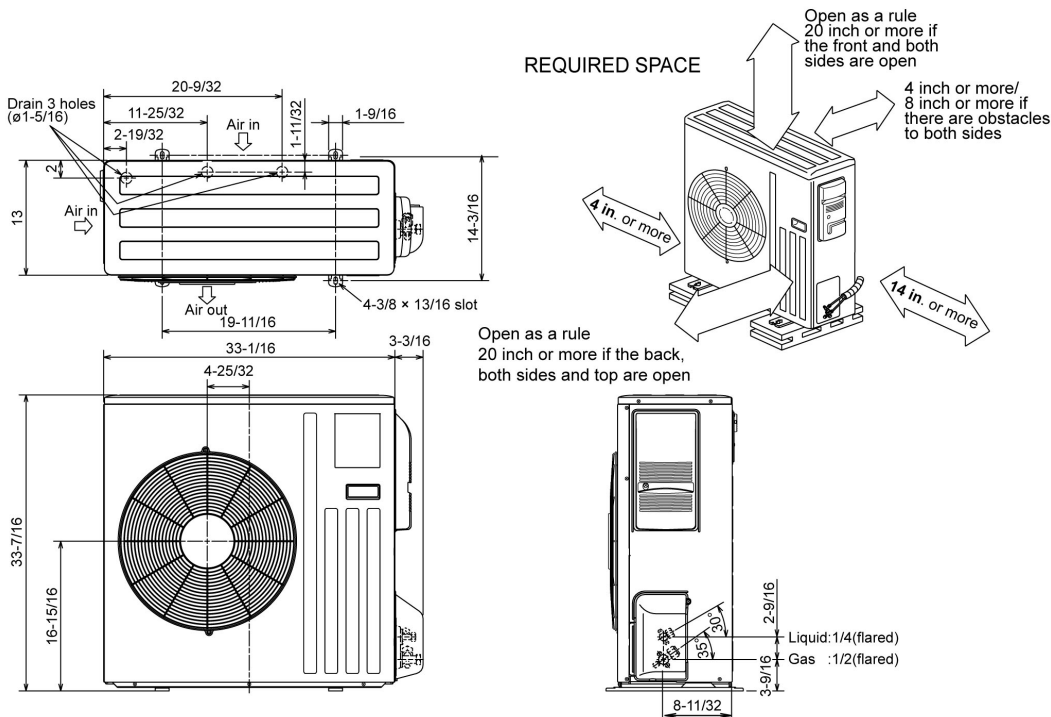

DIMENSIONS: MSY-GE24NA & MUY-GE24NA

MSY-GE24NA

Unit: inch

MUY-GE24NA

Unit: inch

COOLING & HEATING

1340 Satellite Boulevard, Suwanee, GA 30024
Toll Free: 800-433-4822 www.mehvac.com