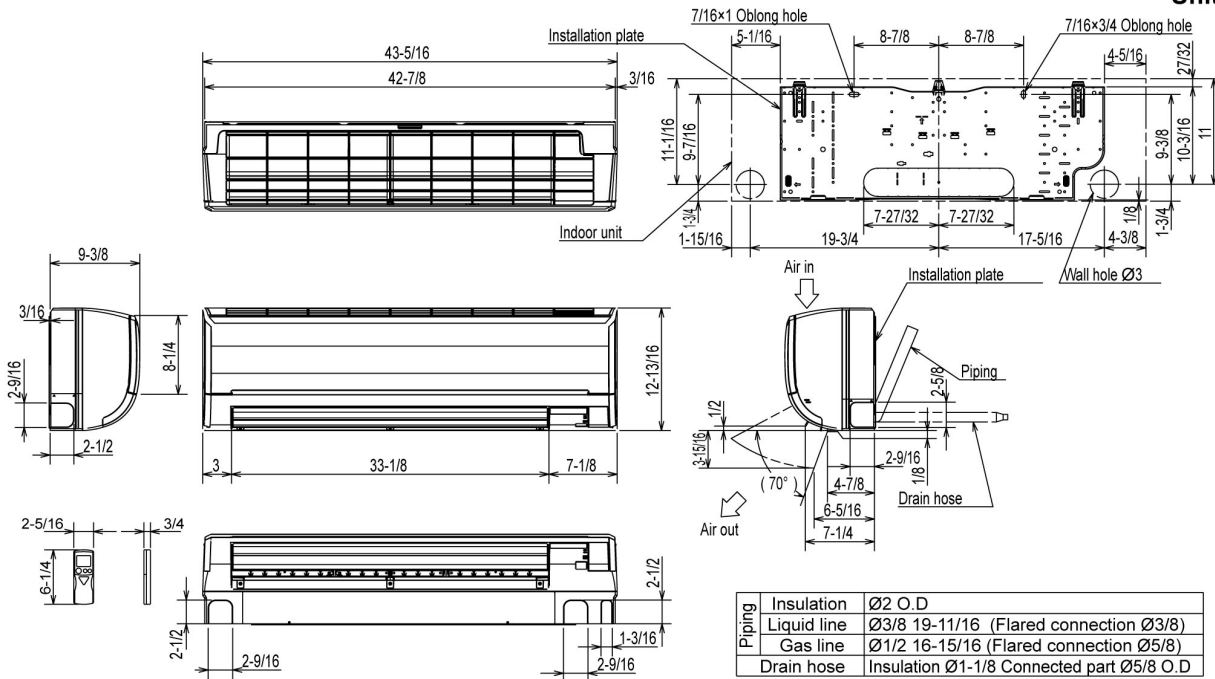

DIMENSIONS: MSY-GE24NA & MUY-GE24NA

MSY-GE24NA

Unit: inch

MUY-GE24NA

Unit: inch

COOLING & HEATING

1340 Satellite Boulevard, Suwanee, GA 30024
Toll Free: 800-433-4822 www.mehvac.com